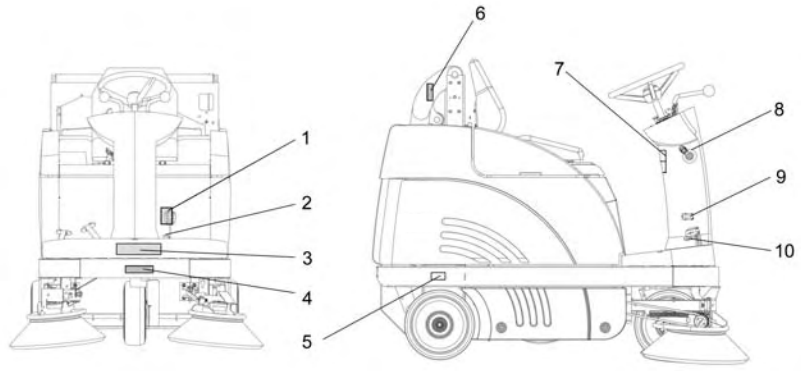

Decal lift-up disposal		
Pos.	Part No.	Description
1	01131540	Decal brush apron
2	01131550	Decal brake
3	N/A	Decal Minuteman
4	x	Decal Powerboss
5	x	Decal Apex 49
6	01142760	Decal squeezing danger
7	01071710	Decal instruction manual
8	01133270	Decal start
9	01131560	Decal brake
10	01073530	Backing film
11	01131570	Decal high-pressure cleaner
12	01073530	Backing film
13	01132710	Decal hydraulic oil
14	01131590	Decal rotating parts
15	00871160	Decal 24V
16	01133290	Decal battery charge