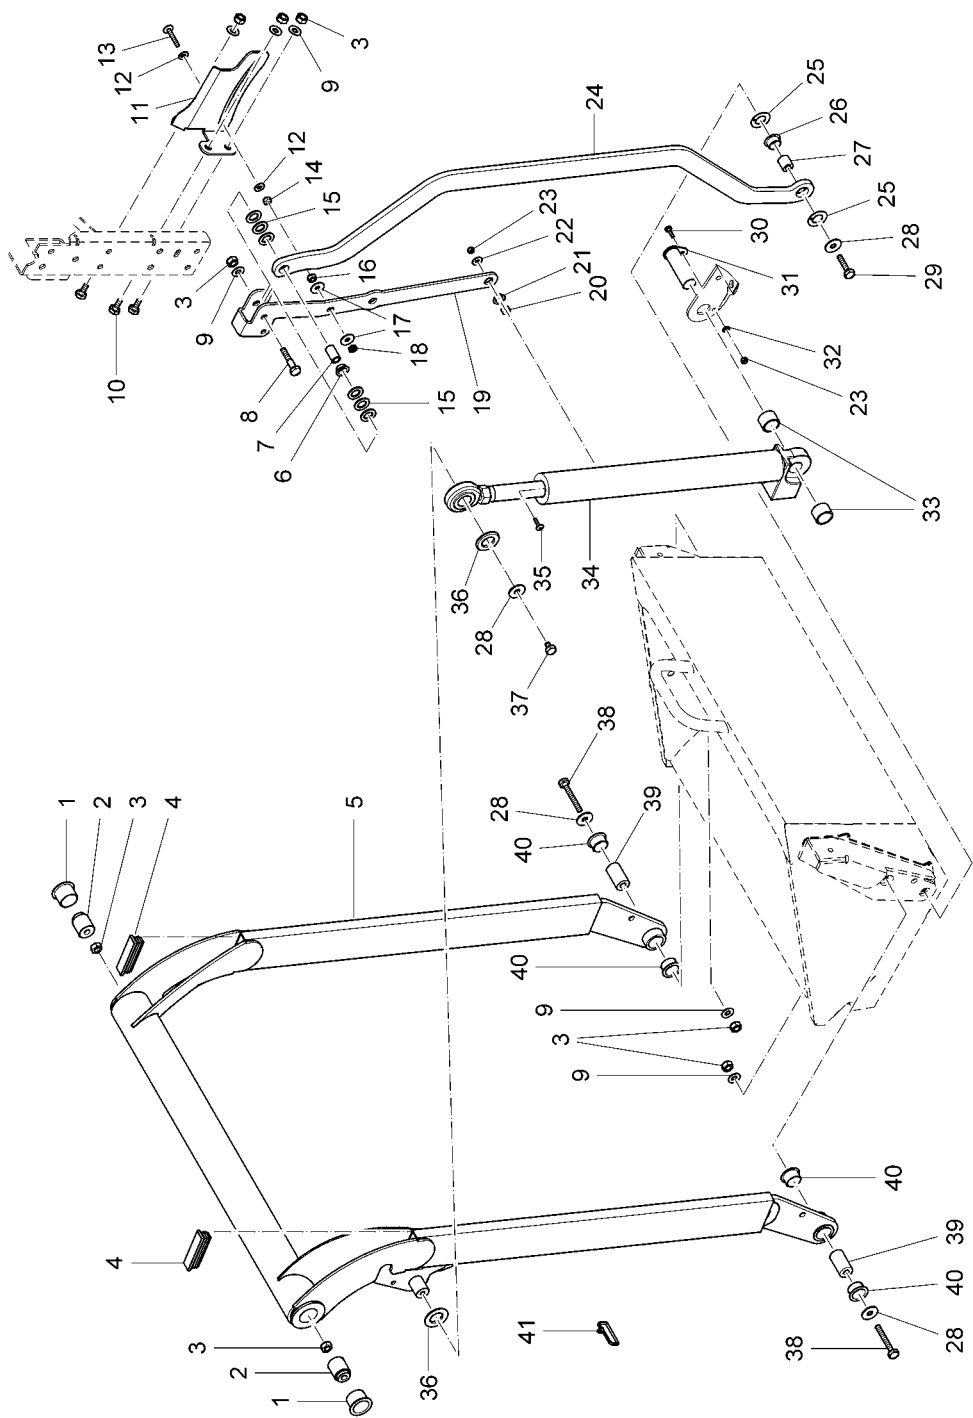

Lift-Up Disposal (Part 1)		
Pos.	Part No.	Description
1	01134680	Plain bearing bush
2	01134690	Bushing
3	00053360	Hex. Nut
4	01134700	Sealing plug
5	03006070	Bracket
6	01055290	Plain bearing bush
7	01134710	Bushing
8	00133450	Hex.bolt
9	00740290	Washer
10	00021130	Hex.bolt
11	01134720	Support
12	01134730	Approach disk
13	01134740	Phillips head flange screw
14	00051510	Hex. Nut
15	00127290	Washer
16	00053350	Hex. Nut
17	00042900	Washer
18	00046500	Hex. Nut
19	01134750	Plate
20	01134510	Bushing
21	01130080	Slide bearing bush
22	00135120	Washer
23	00051520	Hex. Nut
24	01134760	Plate
25	01133780	Starting disk
26	01130470	Slide bearing bush
27	01134770	Bushing
28	00046520	Washer
29	00053170	Hex.bolt
30	00154210	Hex.bolt
32	00053730	Washer
33	01134780	Pipe
34	00392250	Hydraulic cylinder
35	01092780	Lens flange screw
36	00743290	Washer
37	00550090	Hex.bolt
38	00051550	Hex.bolt
39	01134790	Bushing
40	00740200	Plain bearing bush
41	00967760	Cable tie