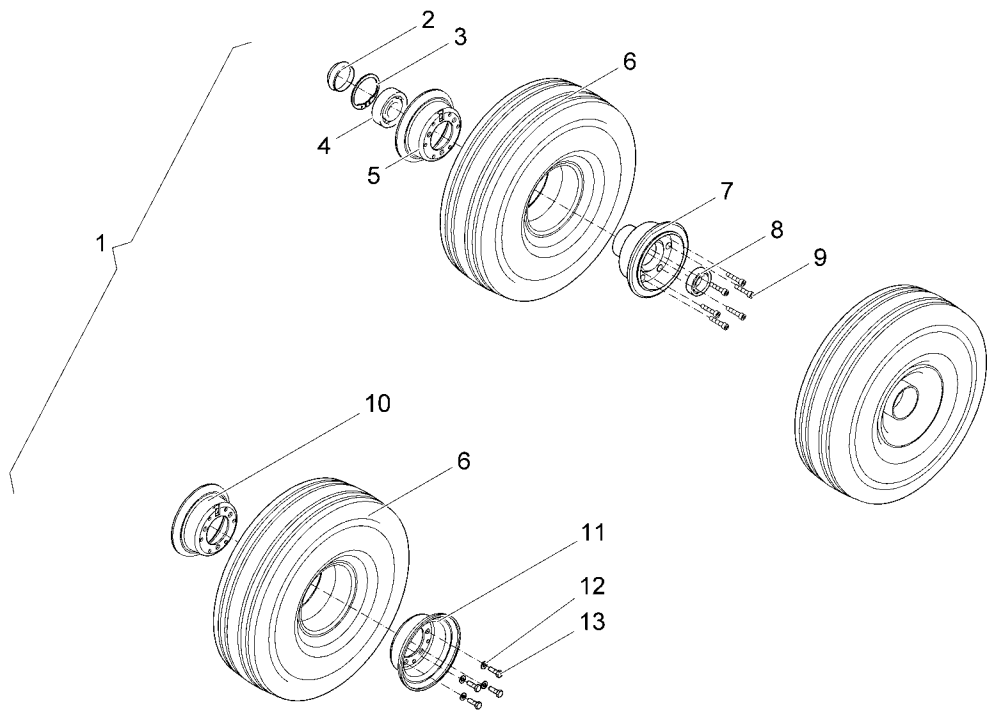

Set of SE-solid wheels, not marking		
Pos.	Part No.	Description
1	99651200	Solid tires, non marking
2	01131060	Cap
3	00054230	Retaining ring
4	00706370	Deep groove ball bearing
5	01133010	Rim half
6	01132980	Tire Solid, non marking
7	01132990	Brake drum
8	00281050	Deep groove ball bearing
9	00137020	Cylinder head screw
11	01133020	Rim half
12	00053730	Washer
13	00053010	Hex.bolt