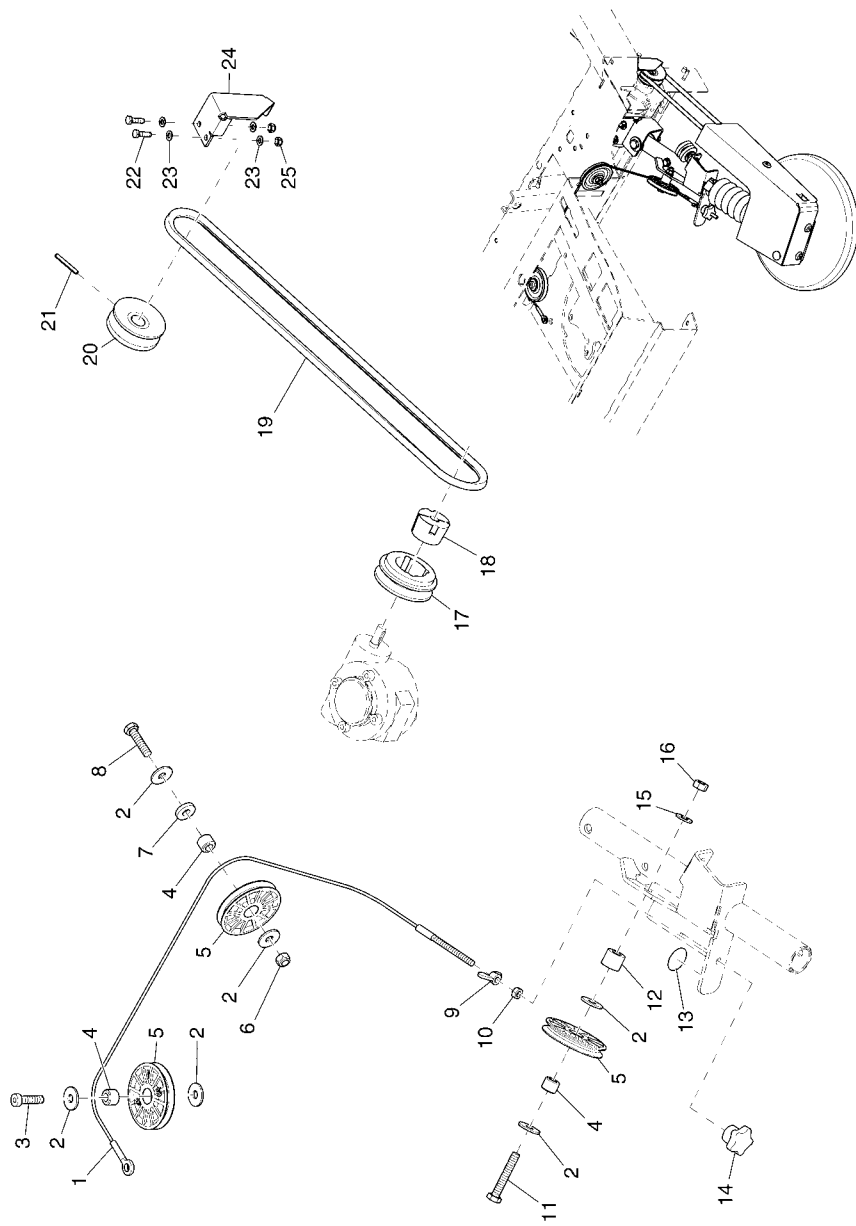

Side Brush I.h. Part 3		
Pos.	Part No.	Description
1	01135000	Rope
2	00042900	Washer
3	00537390	Hex.bolt
4	00974400	Bushing
5	00521270	Roller
6	00051510	Hex.nut
7	00695300	Washer
8	00054690	Hex.bolt
9	00054020	Wing nut
10	00053330	Hex.nut
11	00138180	Hex.bolt
12	00029170	Bushing
13	01130650	Decal
14	00853730	Star handle
15	00740090	Washer
16	00053350	Hex.nut
17	01130730	Belt pulley
18	01130720	Bushing
19	01134320	Narrow V-belt
20	01134990	Belt pulley
21	00052420	Dowel pin
22	00054410	Hex.bolt
23	00053720	Washer
24	01135010	Angle
25	00051340	Hex.nut