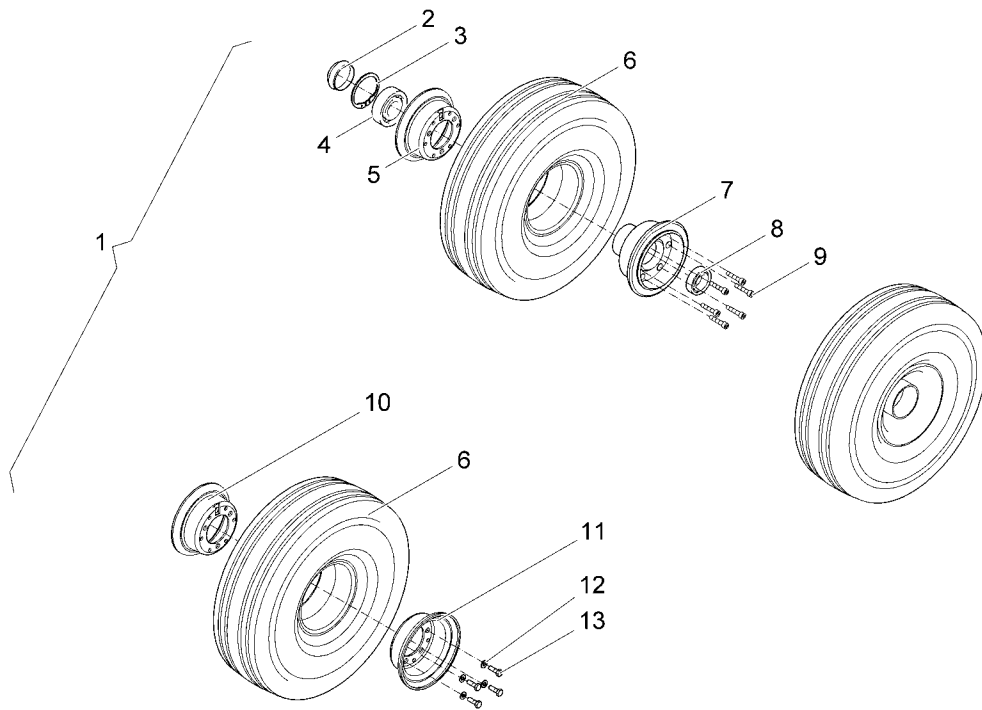

Set of SE-solid wheels		
Pos.	Part No.	Description
1	99651600	Set solid rubber tires
2	01131060	Cap
3	00054230	Retaining ring
4	00706370	Deep groove ball bearing
5	01133010	Rim half
6	01133030	Tire
7	01132990	Brake drum
8	00281050	Deep groove ball bearing
9	00137020	Cylinder head screw
11	01133020	Rim half
12	00053730	Washer
13	00053010	Hex.bolt