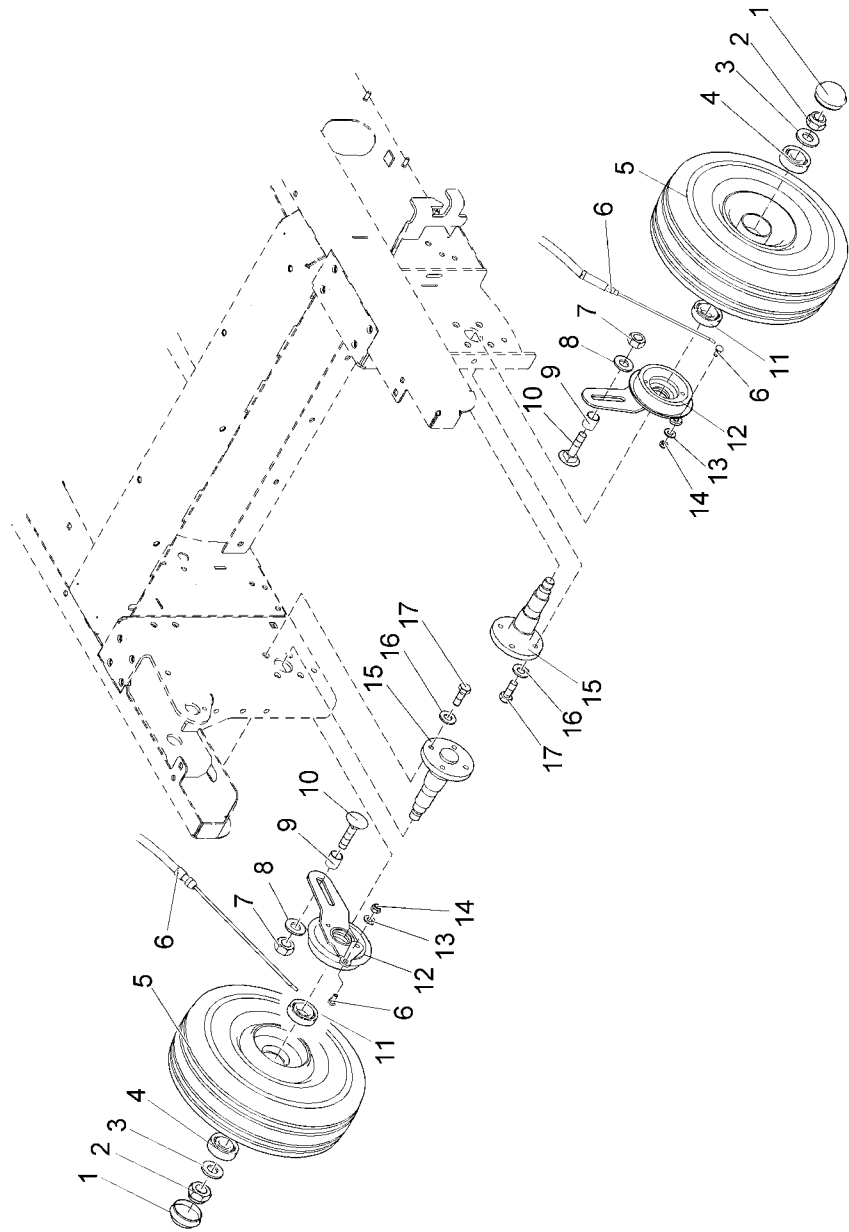

Rear-wheel - Brake		
Pos.	Part No.	Description
1	01131060	Cap
2	00135350	Hex. Nut
3	01131070	Washer
4	00706370	Deep groove ball bearing
5	01130770	Rear wheel
6	01130350	Bowden cable for brake
7	00074710	Hex. Nut
8	00053760	Washer
9	01130780	Bush
10	01130790	Cup head square neck bolt
11	00281050	Deep groove ball bearing
12	01131080	Brake
13	00053730	Washer
14	00051520	Hex. Nut
15	01131090	Axle with flange
16	00740290	Washer
17	00021130	Hex.bolt