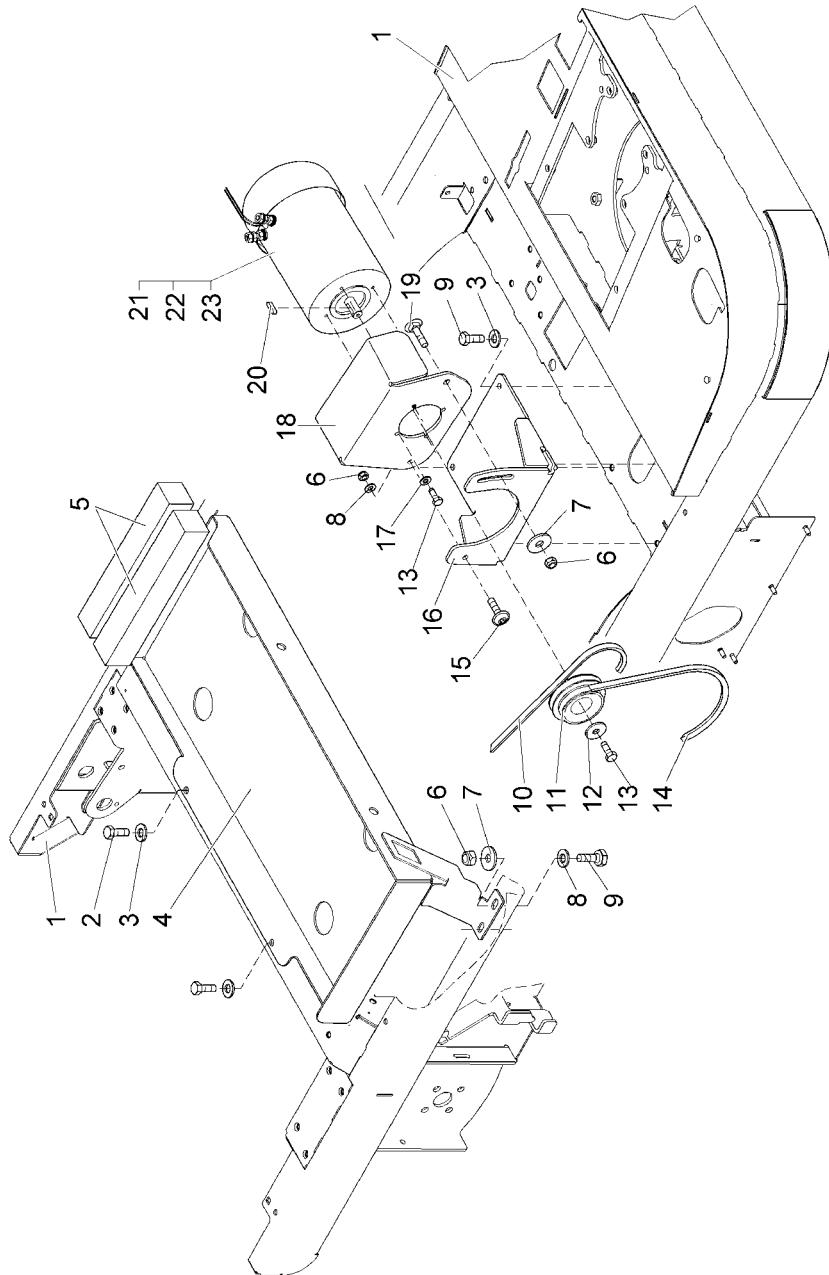

Motor - Chassis		
Pos.	Part No.	Description
1	03003360	Chassis, cpl
2	00053080	Hex.bolt
3	00740090	Washer
4	01133110	Battery console
5	01133120	Block of wood
6	00051510	Hex. Nut
7	00042900	Washer
8	00053750	Washer
9	00053090	Hex.bolt
10	01131280	Drive belt
11	01131290	Drive belt pulley
12	00874340	Washer
13	00053010	Hex.bolt
14	01131300	Drive belt
15	01092910	Fillister-head screw
16	03003380	Bracket
17	00730940	Washer
18	03003390	Holder
19	00864520	Screw
20	00054260	Feather key
21	01133130	Engine
22	01058650	Carbon brush
23	01133140	Temperature switch