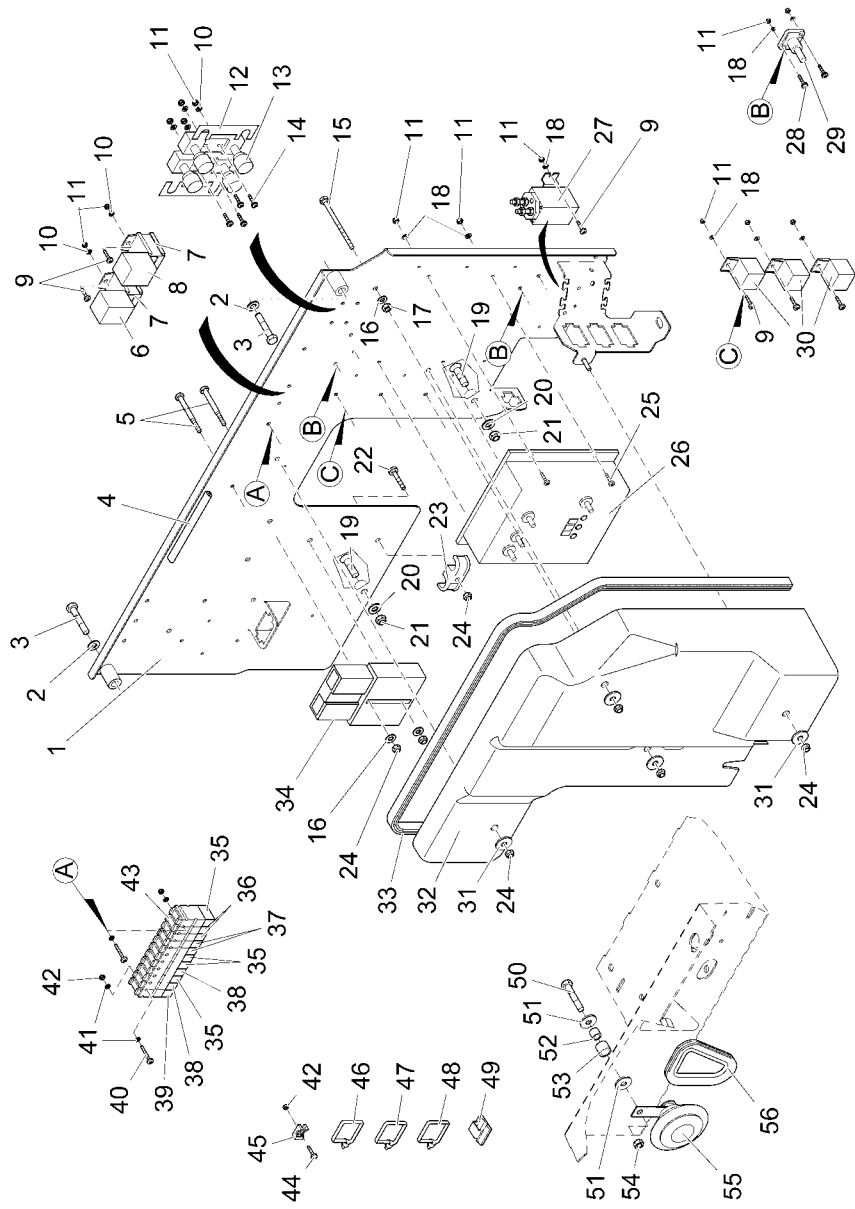

Electrical equipment		
Pos.	Part No.	Description
1	01133160	E-carrier
2	00740090	Washer
3	00041600	Hex.bolt
4	00721090	Edge protection
5	00053050	Hex.bolt
6	01133170	Relay
7	01018100	Housing
8	01133180	Relay
9	00052620	Fillister-head screw
10	00053710	Washer
11	00133830	Hex. Nut
12	01056100	Fuse
13	00121440	Fuse holder
14	00954570	Fillister-head screw
15	00047600	Hex.bolt
16	00053730	Washer
17	00053330	Hex. Nut
18	00053710	Washer
19	00509000	Countersunk screw M8x35
20	00053750	Washer
21	00051510	Hex. Nut
22	00537220	Fillister-head screw
23	00748300	Clamp
24	00051520	Hex. Nut
25	00731550	Fillister-head screw
26	01130760	Control system
27	00750210	Solenoid
28	00731550	Fillister-head screw
29	00744670	Single clamp
30	00965030	Relay
31	00135120	Washer
32	01133190	Cover
33	01132640	Edge protection
34	01075720	Socket
35	00906120	Fuse
36	00152060	Fuse
37	00509550	Fuse
38	00733630	Fuse
39	00500360	Fuse link 20A
40	00101580	Fillister-head screw
41	00553740	Washer
42	00022200	Hex. Nut
43	00733650	Fuse holder
44	00535780	Fillister-head screw
45	00780710	Socket
46	00967760	Cable tie
47	00121010	Cable tie
48	00121150	Cable tie
49	00020650	Cable clip
50	00053110	Hex.bolt
51	00557150	Washer
52	00733400	Spacer sleeve
53	01006200	Sealing plug
54	00053350	Hex. Nut
55	01133200	Horn
56	00161240	Edge protection