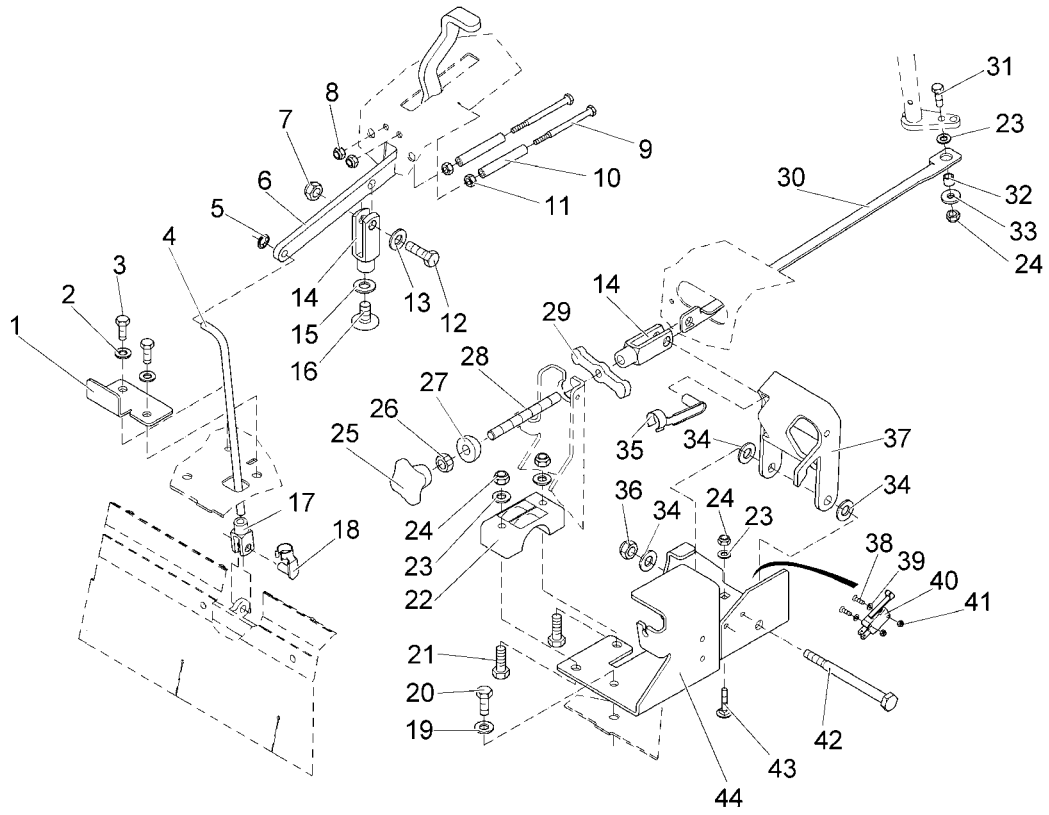

Manipulation for brush apron - Lifter for sweeping roller		
Pos.	Part No.	Description
1	01131320	Stop angel
2	00740090	Washer
3	00053080	Hex.bolt
4	01131330	Bar
5	00854420	Thrust washer
6	01131340	Pedal bar
7	00051500	Hex. Nut
8	00051520	Hex. Nut
9	00526320	Hex.bolt
10	01064890	Hose
11	00053330	Hex. Nut
12	00123690	Hex.bolt
13	00130290	Adjusting washer
14	00925430	Fork yoke
15	00740290	Washer
16	01131350	Phillips-head screw
17	00151440	Fork yoke
18	00151400	Bolt
19	00740080	Washer
20	00053090	Hex.bolt
21	00041600	Hex.bolt
22	01130610	Bearing
23	00053750	Washer
24	00051510	Hex. Nut
25	00866720	Star handle
26	01050160	Hex. Nut
27	01131360	Tap
28	01131370	Spindle
29	01131380	Countering latch
30	01131390	Draw angel
31	00054690	Hex.bolt
32	00733400	Spacer sleeve
33	00695300	Washer
34	00053760	Washer
35	00925420	Bolt
36	00132880	Hex. Nut
37	03003400	Angel
38	00955220	Phillips-head screw
39	00747400	Washer
40	00975510	Micro switch
41	00022200	Hex. Nut
42	00109460	Hex.bolt
43	00878410	Screw
44	03003410	Holder