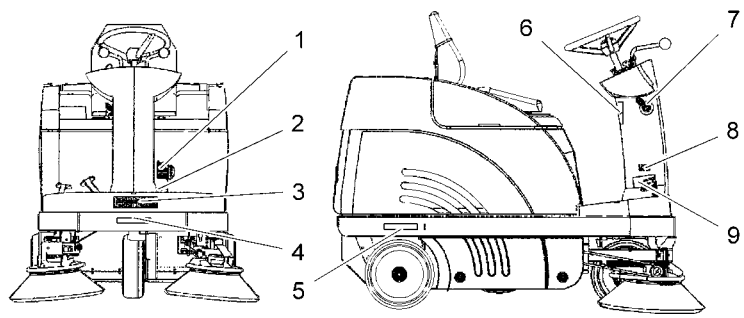

Decal		
Pos.	Part No.	Description
1	01131540	Decal brush apron
2	01131550	Decal brake
3	N/A	
4	x	Decal Powerboss
5	x	Decal Apex 49
6	01071710	Decal instruction manual
7	01133270	Decal start
8	01131560	Decal brake
9	01073530	Backing film
10	01131570	Decal high-pressure cleaner
11	01133940	Decal adjustable sweeper roller
12	01131590	Decal rotating parts
13	00871160	Decal 24V
14	01133290	Decal battery charge