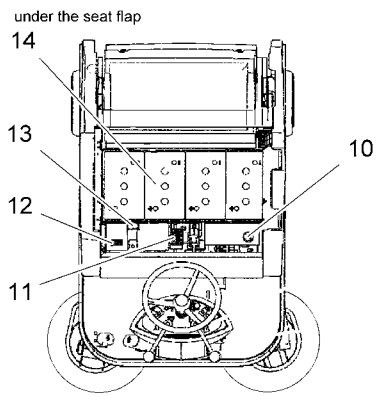

Decal		
Pos.	Part No.	Description
1	01131540	Decal brush apron
2	01131550	Decal brake
3	N/A	
4	x	Decal Powerboss
5	x	Decal Apex 49
6	01071710	Decal instruction manual
7	01133270	Decal start
8	01131560	Decal brake
9	01073530	Backing film
10	01131570	Decal high-pressure cleaner
11	01133940	Decal adjustable sweeper roller
12	01131590	Decal rotating parts
13	00871160	Decal 24V
14	01133290	Decal battery charge