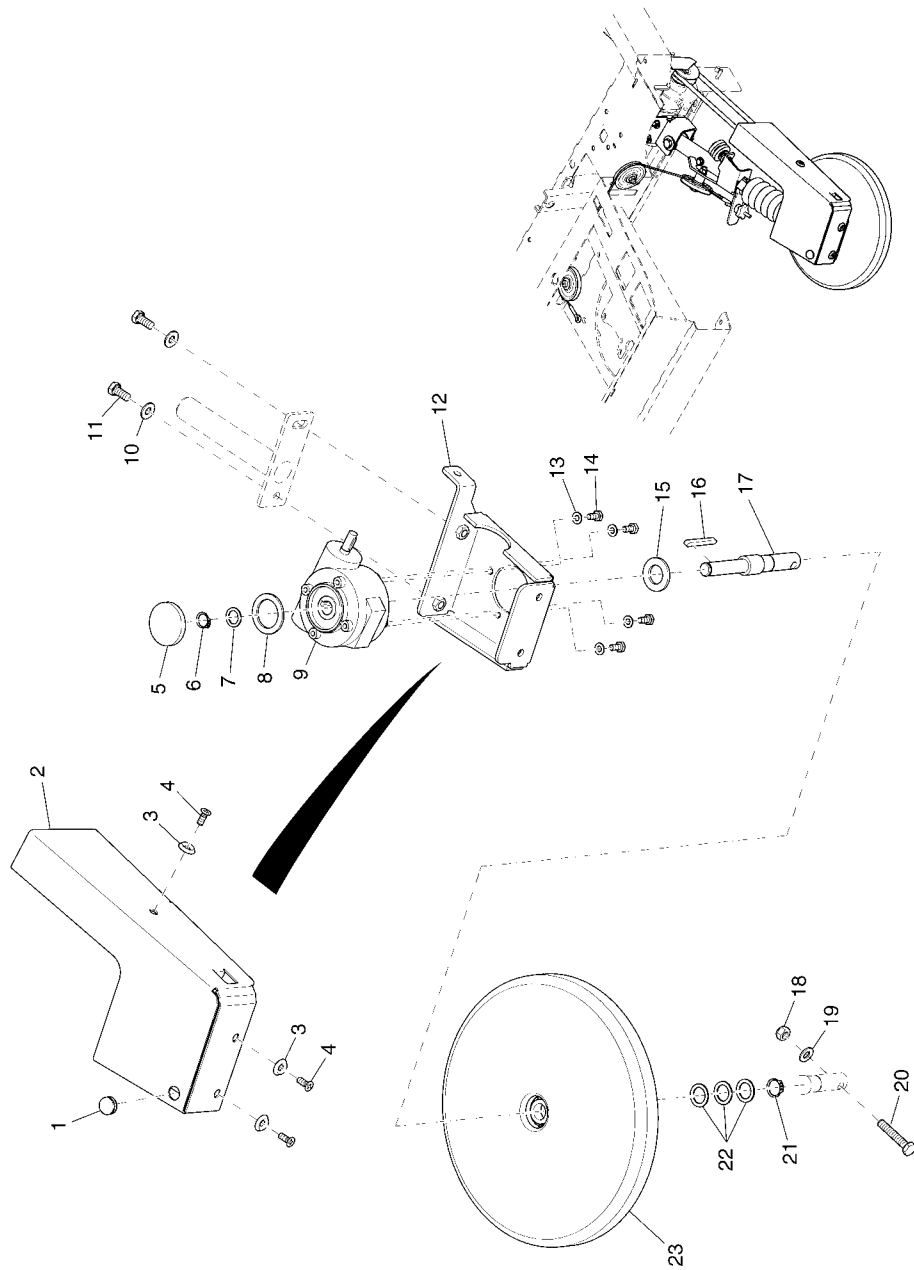

Side Brush I.h. Part 2		
Pos.	Part No.	Description
1	00740360	Cable sleeve
2	01135030	Covering
3	00157690	Washer
4	00154680	Screw
5	01131530	Cap
6	00022440	Retaining ring
7	00020610	Supporting ring
8	00155120	Supporting ring
9	01130740	Gear
10	00740090	Washer
11	00553690	Hex.bolt
12	01135060	Gear holder
13	00740280	Washer
14	00104500	Hex.bolt
15	00871350	Washer
16	00072940	Fitted key
17	01132790	Drive shaft
18	00051510	Hex.nut
19	00053750	Washer
20	00041600	Hex.bolt
21	00022230	Retaining ring
22	00041590	Supporting ring
23	01132800	Deflector grey