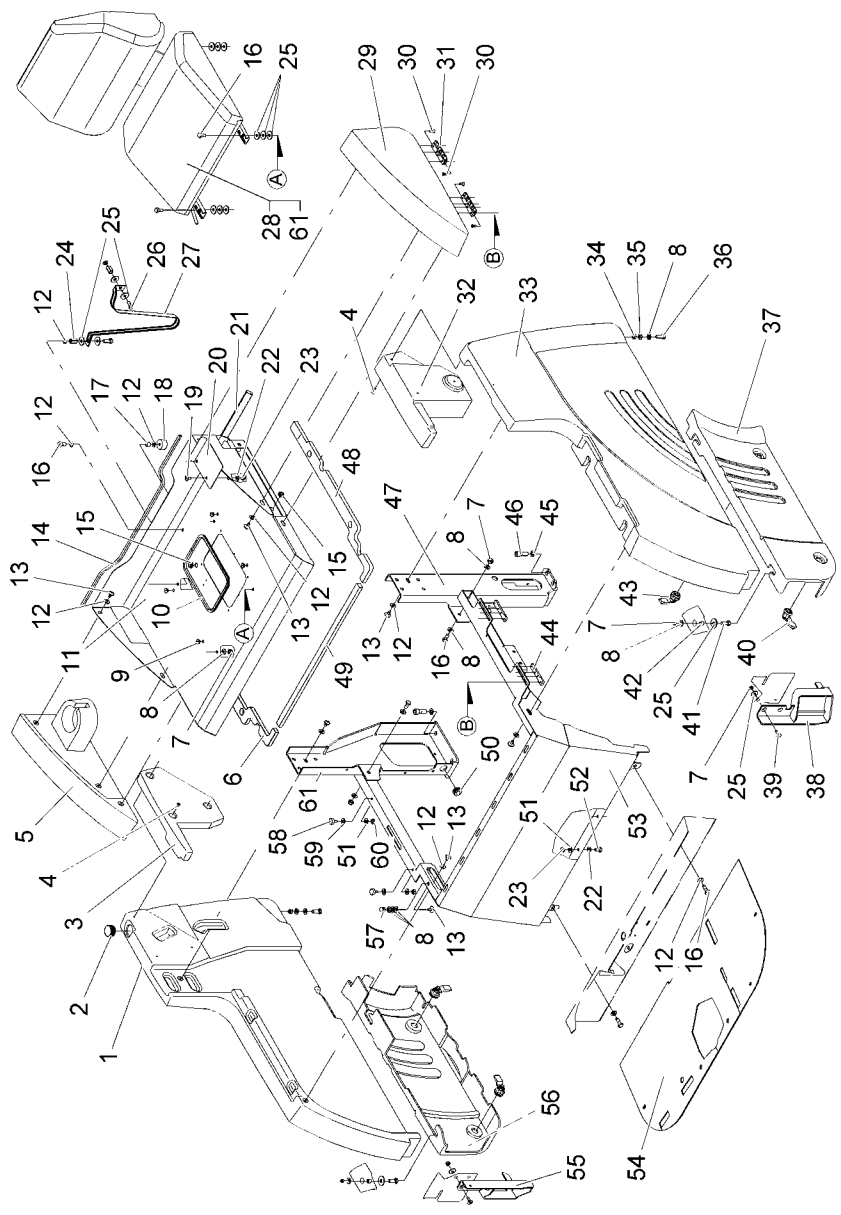

Control panel		
Pos.	Part No.	Description
1	01131520	Actuating cable
2	01132900	Indicator lamp shake/blower
3	01131640	Gasket control-light
4	00052620	Fillister-head screw
5	01132910	Signal transmitter
6	01132920	Indicator lamp brake
7	01132930	Cap
8	03004860	Control panel plate
9	01132940	Control panel foil
10	01132950	Cover
11	01073530	Transparency
12	01132960	Switch gasket
13	01132970	Switch horn
14	00955220	Fillister-head screw
15	00975510	Micro switch
16	00747400	Washer
17	00022200	Hex. Nut
18	03003450	Plate
19	00902200	Pressure spring
20	00021710	Key switch
21	00745890	Set (2pc.) key