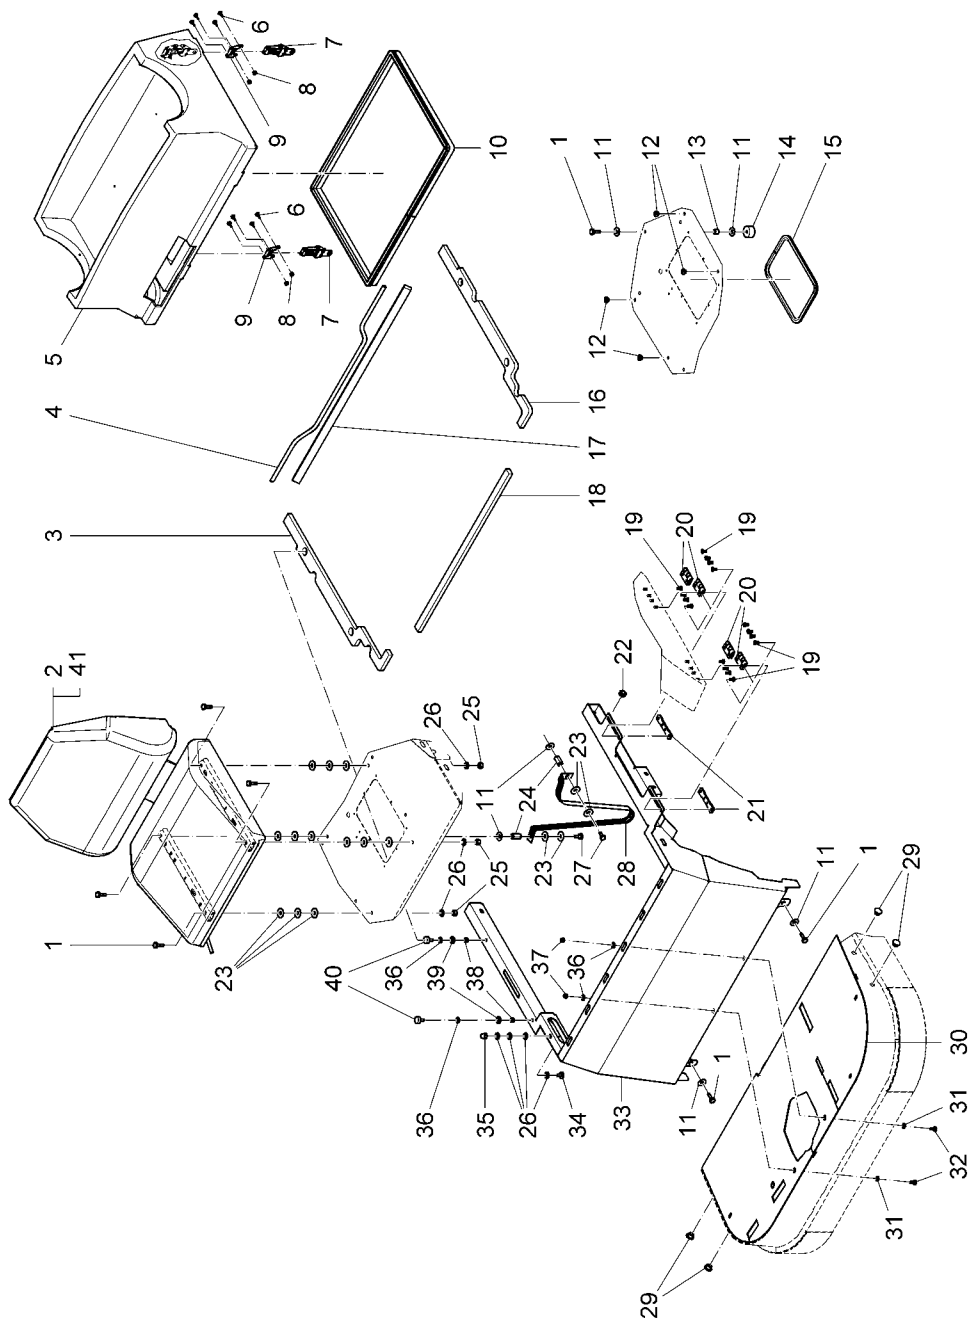

Seat - Covering lift-up disposal (Part 2)		
Pos.	Part No.	Description
1	00077110	Hex.bolt
2	01071360	Seat
3	01133340	Gasket R.H.
4	00721090	Edge protection
5	01075840	Filter cover red
6	00905520	Screw
7	01133090	Catch
8	00053320	Hex. Nut
9	01133100	Plate
10	00752350	Edge protection
11	00740080	Washer
12	00906060	Drain plug
13	00733400	Spacer sleeve
14	00733560	Bumper
15	00721090	Edge protection
16	01133430	Gasket L.H.
17	01031010	Sealing tape
18	01031010	Sealing tape
19	01133380	Countersunk screw
20	00029230	Hinge
21	01072970	Adjusting latch
22	00740360	Cable sleeve
23	00042900	Washer
24	00744340	Hex. Nut
25	00051510	Hex. Nut
26	00053750	Washer
27	00053080	Hex.bolt
28	01055740	Belt
29	00558390	Drain plug
30	01133440	Rubber mat
31	00053730	Washer
32	00104500	Hex.bolt
33	03005460	Support
34	01133350	Lens flange screw
35	00041790	Cap nut
36	00730940	Washer
37	00051520	Hex. Nut
38	00053330	Hex. Nut
39	00856290	Washer
40	00127470	Stop buffer
41	01073290	Micro switch