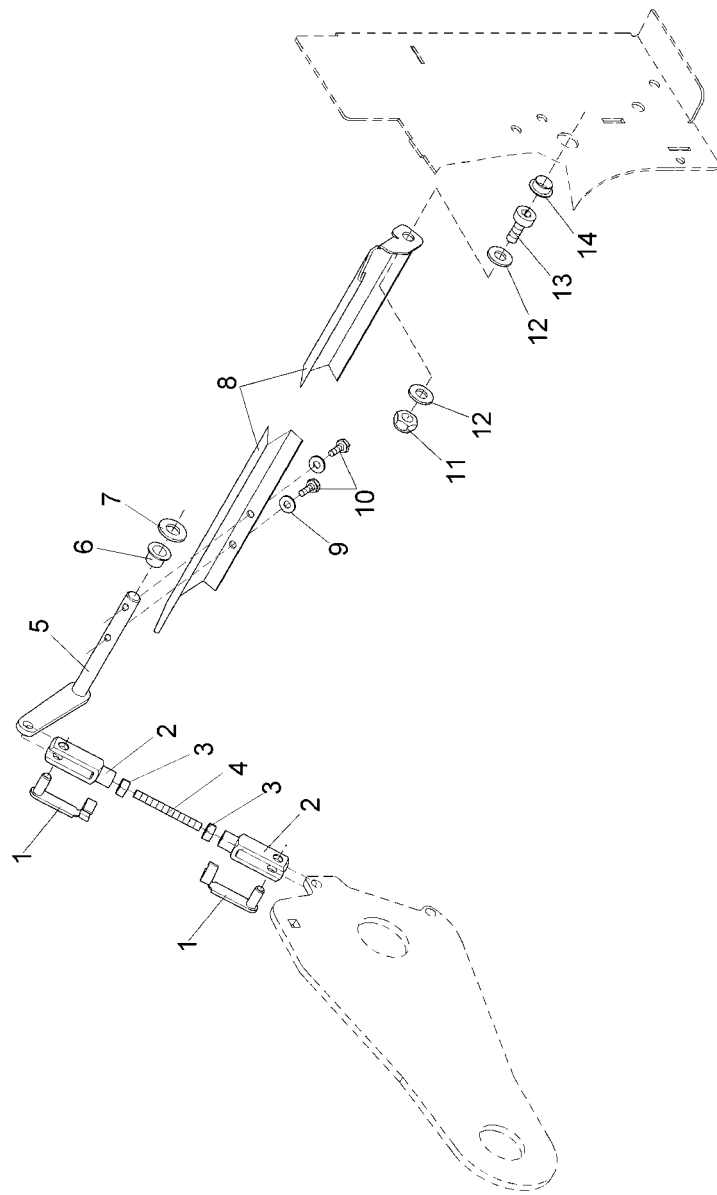

Broom wear compensation		
Pos.	Part No.	Description
1	00706030	Bolt
2	00027110	Fork yoke
3	00053350	Hex. Nut
4	00902600	Threaded bolt
5	03004890	Lever
6	01071440	Plain bearing bush
7	00053770	Washer
8	03004900	Plate
9	00730940	Detend edged washer
10	00053010	Hex.bolt
11	00132880	Hex. Nut
12	00053760	Washer
13	00108590	Cylinder head screw
14	01055290	Plain bearing bush