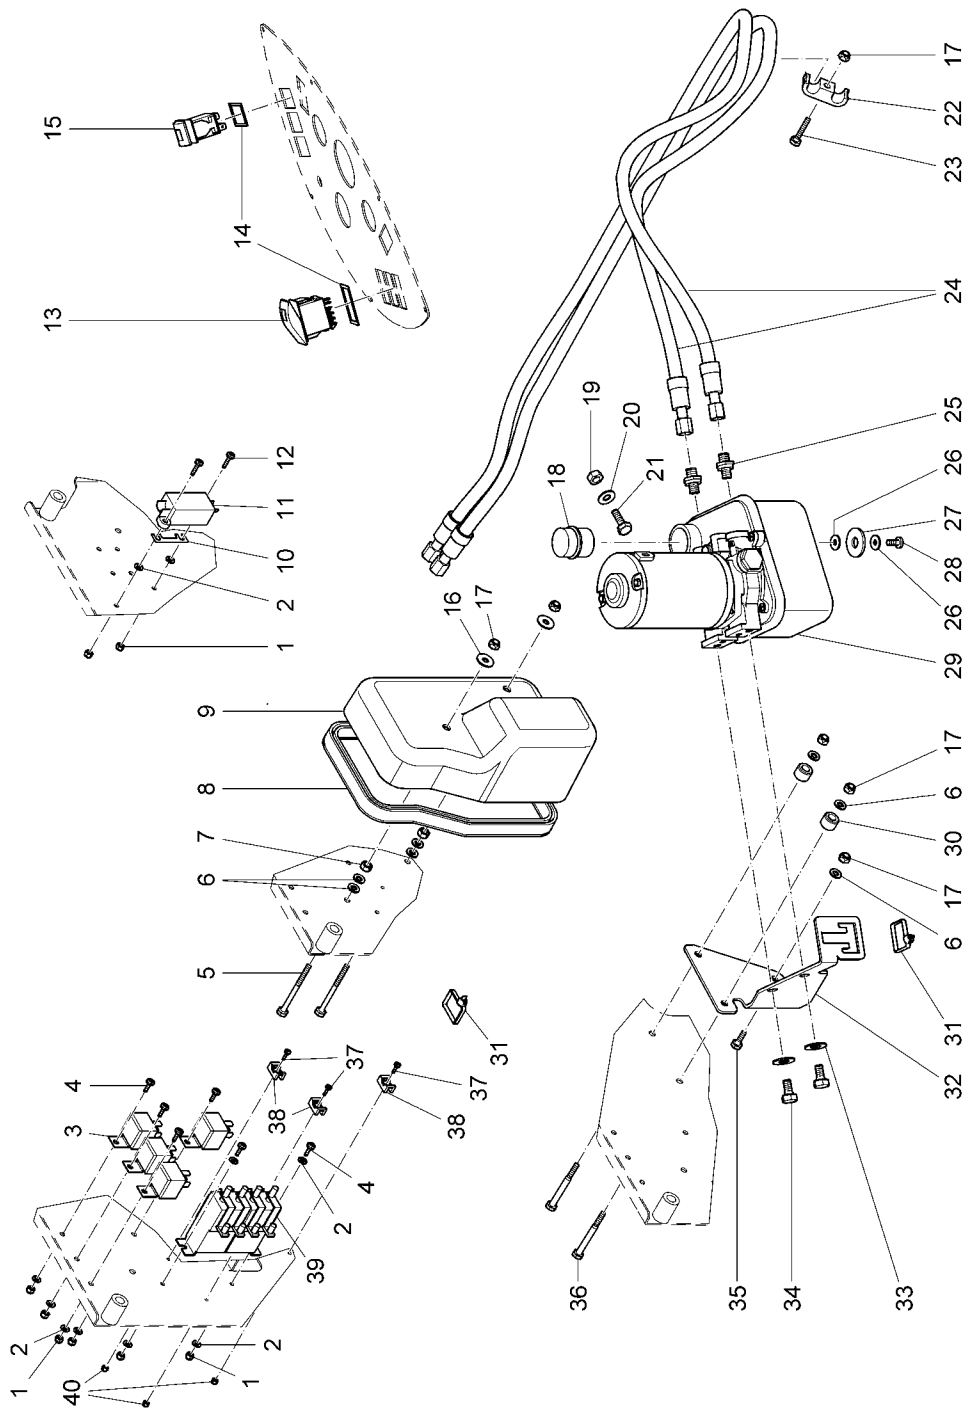

Electrical equipment lift-up disposal		
Pos.	Part No.	Description
1	00133830	Hex. Nut
2	00053710	Washer
3	00965030	Relay
4	00052620	Fillister-head screw
5	01132650	Hexagon screw
6	00053730	Washer
7	00053330	Hex. Nut
8	01132640	Edge protection
9	01134440	Cover
10	01134450	Fuse link
11	00903510	Fuse holder
12	00731550	Fillister-head screw
13	01134360	Switch
14	01132960	Switch gasket
15	01134370	Switch
16	00135120	Washer
17	00051520	Hex. Nut
18	01134410	Oil tank cap
19	00053350	Hex. Nut
20	00740090	Washer
21	00077110	Hex.bolt
22	01073420	Clamp
23	00053040	Hex.bolt
24	01134460	Hose
25	01134430	Straight screw connection
26	00555520	Washer
27	00046520	Washer
28	00053960	Tapping screw
29	01135070	Hydraulic unit
30	00974400	Bushing
31	00967760	Cable tie
32	01134470	Angle
33	00740290	Washer
34	01134400	Hexagon screw
35	00053010	Hex.bolt
36	00526500	Hex.bolt
37	00535780	Fillister-head screw
38	00780710	Socket
39	01134480	Reversion contactor
40	00022200	Hex. Nut