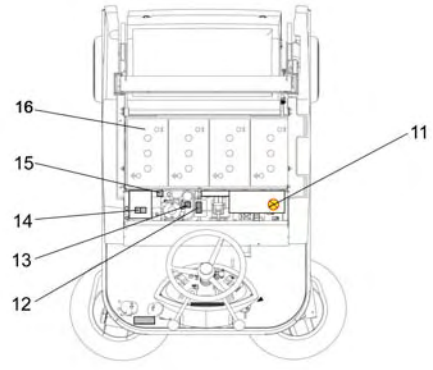

Decal lift-up disposal		
Pos.	Part No.	Description
1	01131540	Decal brush apron
2	01131550	Decal brake
3	N/A	Decal Minuteman
4	x	Decal Powerboss
5	x	Decal Apex 49
6	01142760	Decal squeezing danger
7	01071710	Decal instruction manual
8	01133270	Decal start
9	01131560	Decal brake
10	01073530	Backing film
11	01131570	Decal high-pressure cleaner
12	01073530	Backing film
13	01132710	Decal hydraulic oil
14	01131590	Decal rotating parts
15	00871160	Decal 24V
16	01133290	Decal battery charge