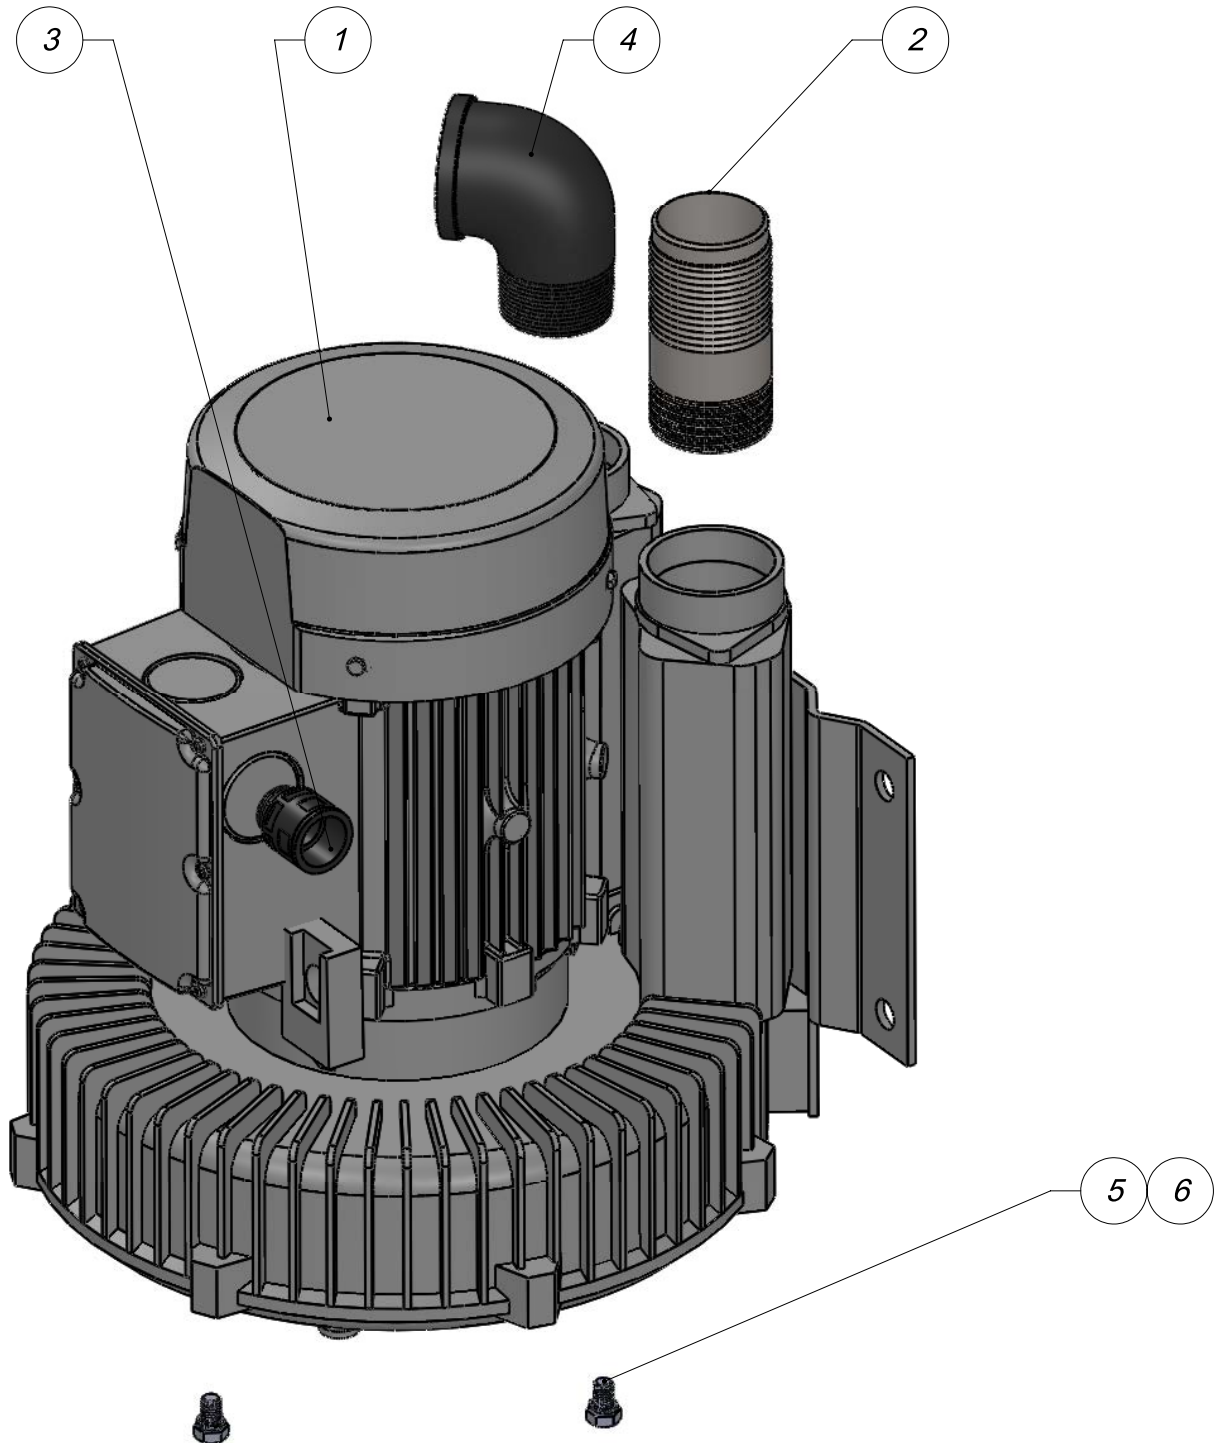

CAT 5 ELECTRIC BLOWER ASSEMBLY

CAT 5 ELECTRIC BLOWER ASSEMBLY

No.	Part Description	Qty.
1	CAT 5 ELECTRIC BLOWER	1
2	V0100601 - 3.0 Barb Hose Fitting	1
3	APMF - CONDUIT FITTING STRAIGHT 1 IN	1
4	V0100602 - 2.5 Street 90	1
5	APMF - HHSS - M12 X 20	3
6	APMF - LOCK WASHER - M12	3