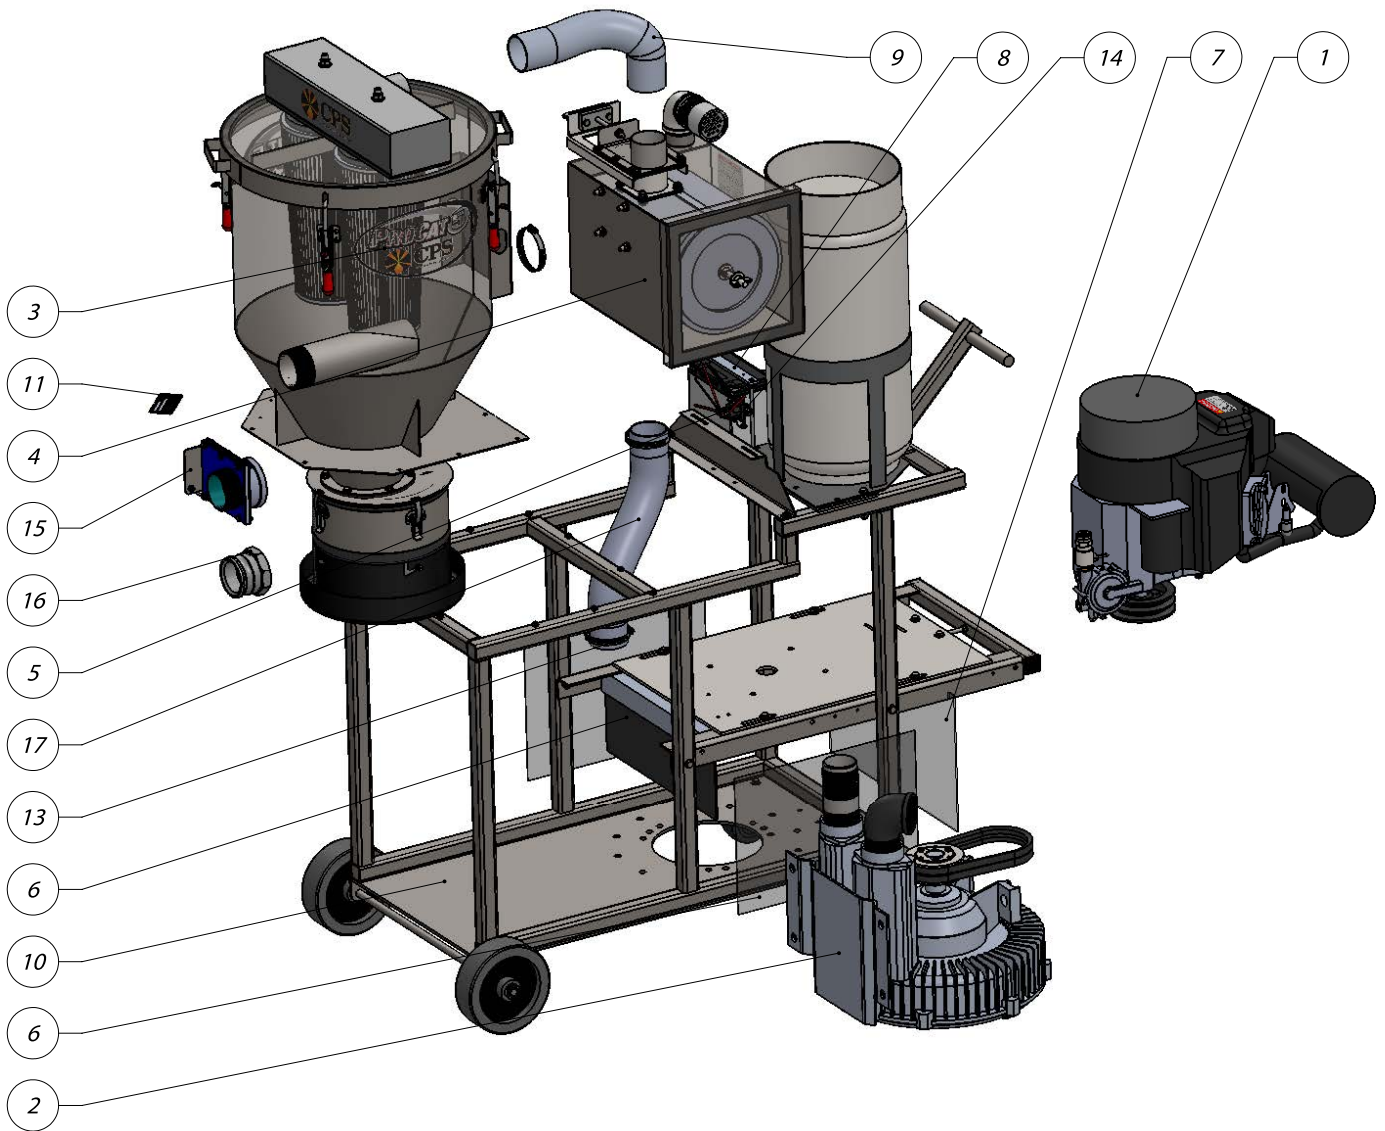

CAT 5 PROPANE BREAKDOWN

CAT 5 PROPANE BREAKDOWN

No.	Part Description	Qty.
1	APMF4500 - R1 - VAC5 ENGINE ASSY	1
2	APMF4501 - R1 - VAC5 BLOWER ASSY	1
3	APMF4502 - R1 - VAC5 CHAMBER ASSY	1
4	APMF4503 - R1 - HEPA BOX ASSY	1
5	APMF6906 - R1 - Starter Contactor for 603cc	1
6	C5P0413 - Side guard ABS material 12.75x18	2
7	C5P0415 - Front Guard ABS material 12.75x21.5	1
8	C5P0515 - BATTERY MNT BAR	1
9	V0300320 - 3.0 Vac Hose to Lid Air Box	1
10	APMF4504 - R2 - VAC5 FRAME ASSY	1
11	APMF0001 - R1 - Serial Plate	1
12	APMF8008 - Q1 - VAC 5 BATTERY COVER	1
13	V0300F14 - R1 - 3.0 Hose Clamp	4
14	C5P0508 - R1 - Spill Proof Battery	1
15	APMF8250 - Q1 - Vac5 Entrance Slide Assy	1
16	V0300125 - 3.0 Cam Lock Hose Coupling	1
17	V0300603 HOSE 3 IN	1

CAT 5 ELECTRIC BREAKDOWN

CAT 5 ELECTRIC BREAKDOWN

No.	Part Description	Qty.
1	APMF4502 - R1 - VAC5 CHAMBER ASSY	1
2	APMF4503 - R1 - HEPA BOX ASSY	1
3	APMF4508 - R1 - CAT 5 ELEC FRAME ASSY	1
4	APMF4508 - R1 - VAC5 BLOWER ASSY	1
5	APMF4509 - R1 - CAT 5 ELECTRICAL PANEL	1
6	APMF4510 - R1 - CAT 5 INLET SHUTOFF ASSY	1
7	V0300603 - CAT 5 HOSE	1
8	V0300320 - 3.0 Vac Hose to Lid Air Box	1
9	V0300F14 - R1 - 3.0 Hose Clamp	4

CAT 5 PROPANE FRAME ASSEMBLY

CAT 5 PROPANE FRAME ASSEMBLY

No.	Part Description	Qty.
1	APMF2262P - Q3 - VAC5 Propane Frame	1
2	APMF7250A - R1 -VAC5 CONTROL BOX ASSY	1
3	APMF1265 - V0300408 - Swivel Caster	2
4	APMF1266 - R1 - Front Wheels 8in	2
5	APMF2239 - R1 - Throttle Bracket	1
6	APMF2260-16 - R2 - Vac5 HEPA Box Support Channel	1
7	APMF1759 - Propane Bracket	1
8	APMF4373 - R1 - Throttle Cable	1
9	C5P0416 SQUARE PLUG McMASTER 9565K29	2
10	6435K150 ONE-PIECE CLAMP-ON SHAFT COLLAR	2
11	APMF4507 - R1 - VAC5 ENGINE MOUNT FRAME ASSY	1
12	APMF0098 - Flat Washer - .375	2
13	92685A600	2
14	APMF - HHSS - .375-16 x 2.25 lg	4
15	APMF7416 - 90107A127 FLAT WASHER .375	18
16	APMF6520 - Lock Nut .375-16 - McMaster 97135A230	15
17	APMF - HHSS - .375-16 x 1.00 lg1	10
18	APMF - HHSS - .375-16 x 2.50 lg	1