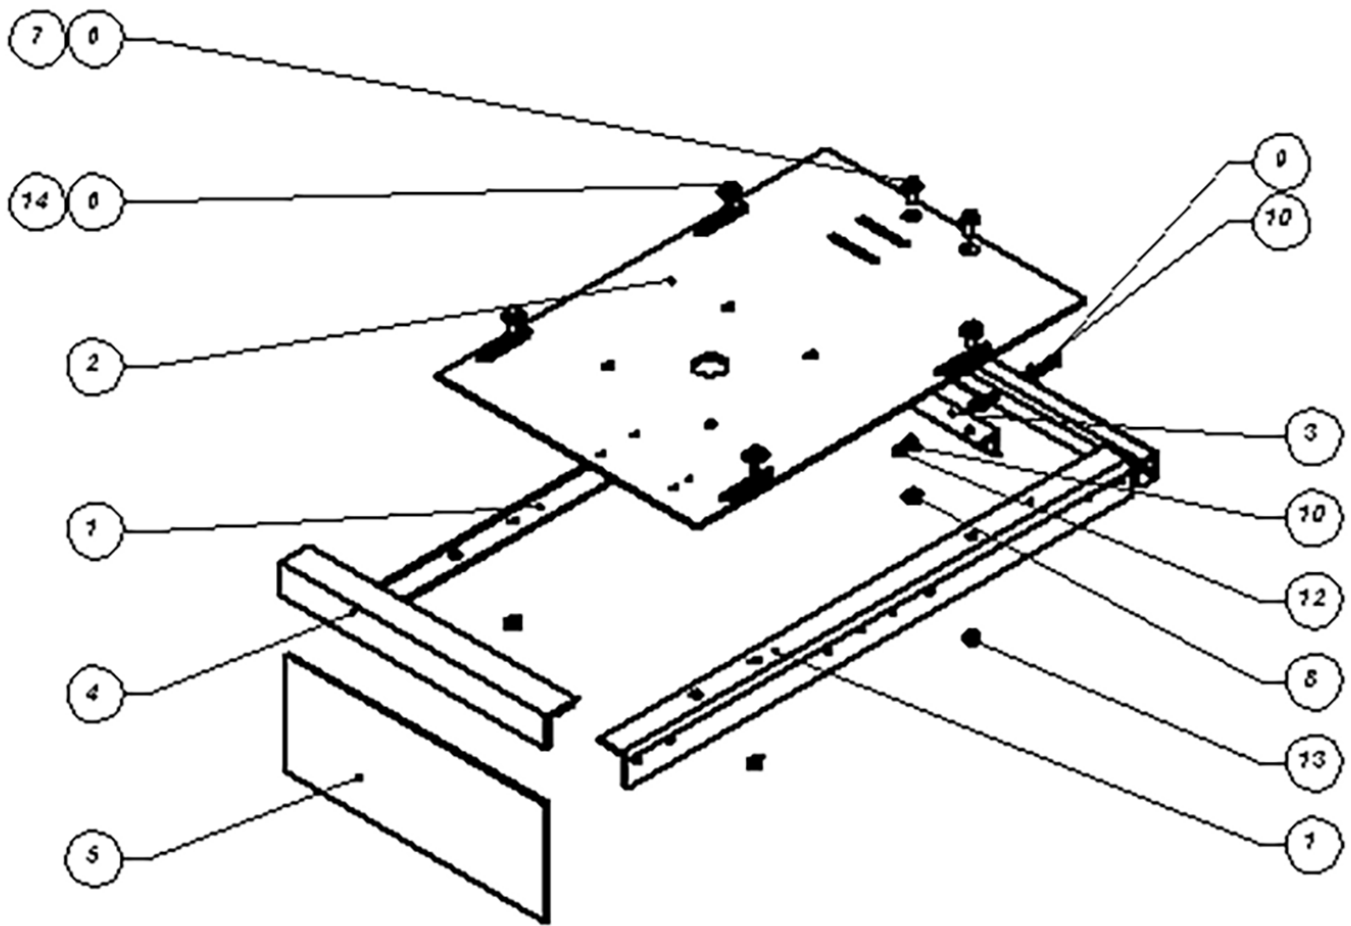

CAT 5 ENGINE MOUNT ASSEMBLY

CAT 5 ENGINE MOUNT ASSEMBLY

No.	Part Description	Qty.
1	APMF2262-19 - R3 - Motor Mount Bracket	1
2	C5P0410 - R5 - VAC5 Propane Motor Mount Plate	1
3	C5P0417 - ENGINE PLATE ADJUST ANGLE	1
4	C5P0412 - FRONT GUARD ANGLE	1
5	C5P0414 - Rear Guard ABS material 7x18	1
6	APMF - HHSS - .375-16 x 1.00 lg1	6
7	APMF0098 - Flat Washer - .375	2
8	NF APMF0007 - Flange Nut - 375-16	2
9	APMF - HHSS - .313-18 x 5 lg1	1
10	APMF0167 - Flat Washer - .3126	4
11	APMF4424 - Nut - .3125-18	2
12	APMF0006 - R1 - Nylock Nut - .3125-18	1
13	APMF6520 - Lock Nut .375-16 - McMaster 97135A230	4
14	.375 Washer	4