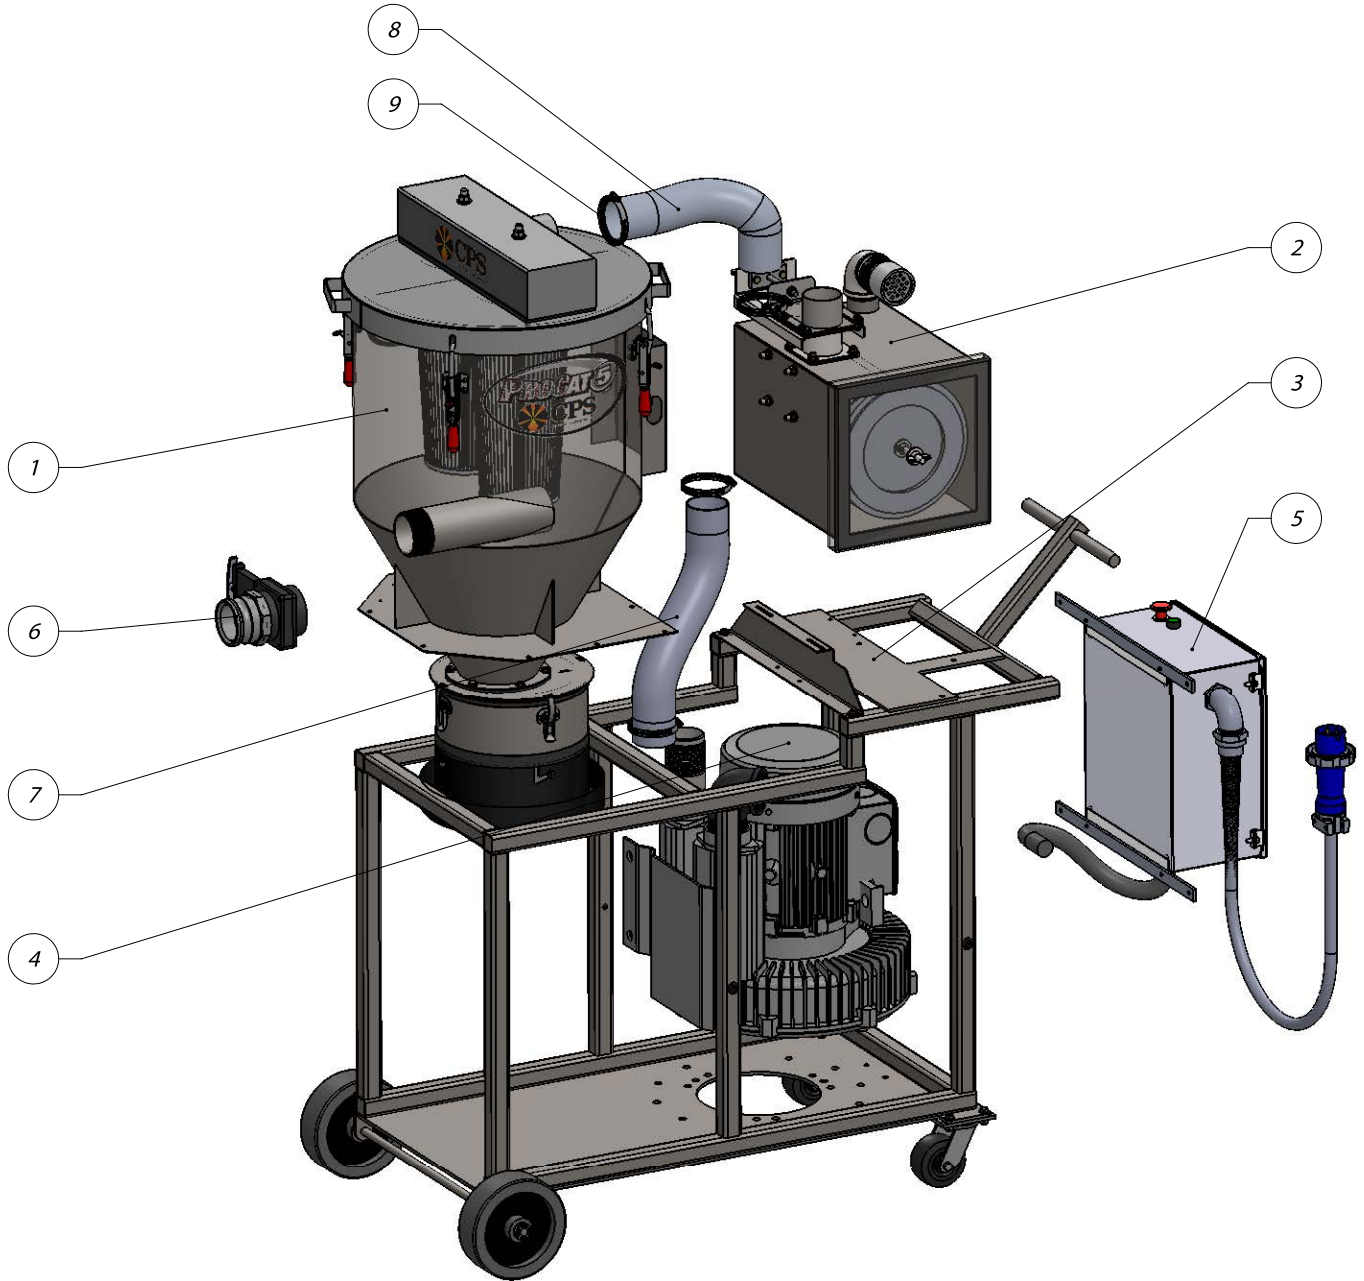

CAT 5 PROPANE BREAKDOWN

CAT 5 PROPANE BREAKDOWN

No.	Part Description	Qty.
1	APMF4500 - R1 - VAC5 ENGINE ASSY	1
2	APMF4501 - R1 - VAC5 BLOWER ASSY	1
3	APMF4502 - R1 - VAC5 CHAMBER ASSY	1
4	APMF4503 - R1 - HEPA BOX ASSY	1
5	APMF6906 - R1 - Starter Contactor for 603cc	1
6	C5P0413 - Side guard ABS material 12.75x18	2
7	C5P0415 - Front Guard ABS material 12.75x21.5	1
8	C5P0515 - BATTERY MNT BAR	1
9	V0300320 - 3.0 Vac Hose to Lid Air Box	1
10	APMF4504 - R2 - VAC5 FRAME ASSY	1
11	APMF0001 - R1 - Serial Plate	1
12	APMF8008 - Q1 - VAC 5 BATTERY COVER	1
13	V0300F14 - R1 - 3.0 Hose Clamp	4
14	C5P0508 - R1 - Spill Proof Battery	1
15	APMF8250 - Q1 - Vac5 Entrance Slide Assy	1
16	V0300125 - 3.0 Cam Lock Hose Coupling	1
17	V0300603 HOSE 3 IN	1

CAT 5 ELECTRIC BREAKDOWN

CAT 5 ELECTRIC BREAKDOWN

No.	Part Description	Qty.
1	APMF4502 - R1 - VAC5 CHAMBER ASSY	1
2	APMF4503 - R1 - HEPA BOX ASSY	1
3	APMF4508 - R1 - CAT 5 ELEC FRAME ASSY	1
4	APMF4508 - R1 - VAC5 BLOWER ASSY	1
5	APMF4509 - R1 - CAT 5 ELECTRICAL PANEL	1
6	APMF4510 - R1 - CAT 5 INLET SHUTOFF ASSY	1
7	V0300603 - CAT 5 HOSE	1
8	V0300320 - 3.0 Vac Hose to Lid Air Box	1
9	V0300F14 - R1 - 3.0 Hose Clamp	4

CAT 5 PROPANE FRAME ASSEMBLY

CAT 5 PROPANE FRAME ASSEMBLY

No.	Part Description	Qty.
1	APMF2262P - Q3 - VAC5 Propane Frame	1
2	APMF7250A - R1 -VAC5 CONTROL BOX ASSY	1
3	APMF1265 - V0300408 - Swivel Caster	2
4	APMF1266 - R1 - Front Wheels 8in	2
5	APMF2239 - R1 - Throttle Bracket	1
6	APMF2260-16 - R2 - Vac5 HEPA Box Support Channel	1
7	APMF1759 - Propane Bracket	1
8	APMF4373 - R1 - Throttle Cable	1
9	C5P0416 SQUARE PLUG McMASTER 9565K29	2
10	6435K150 ONE-PIECE CLAMP-ON SHAFT COLLAR	2
11	APMF4507 - R1 - VAC5 ENGINE MOUNT FRAME ASSY	1
12	APMF0098 - Flat Washer - .375	2
13	92685A600	2
14	APMF - HHSS - .375-16 x 2.25 lg	4
15	APMF7416 - 90107A127 FLAT WASHER .375	18
16	APMF6520 - Lock Nut .375-16 - McMaster 97135A230	15
17	APMF - HHSS - .375-16 x 1.00 lg1	10
18	APMF - HHSS - .375-16 x 2.50 lg	1