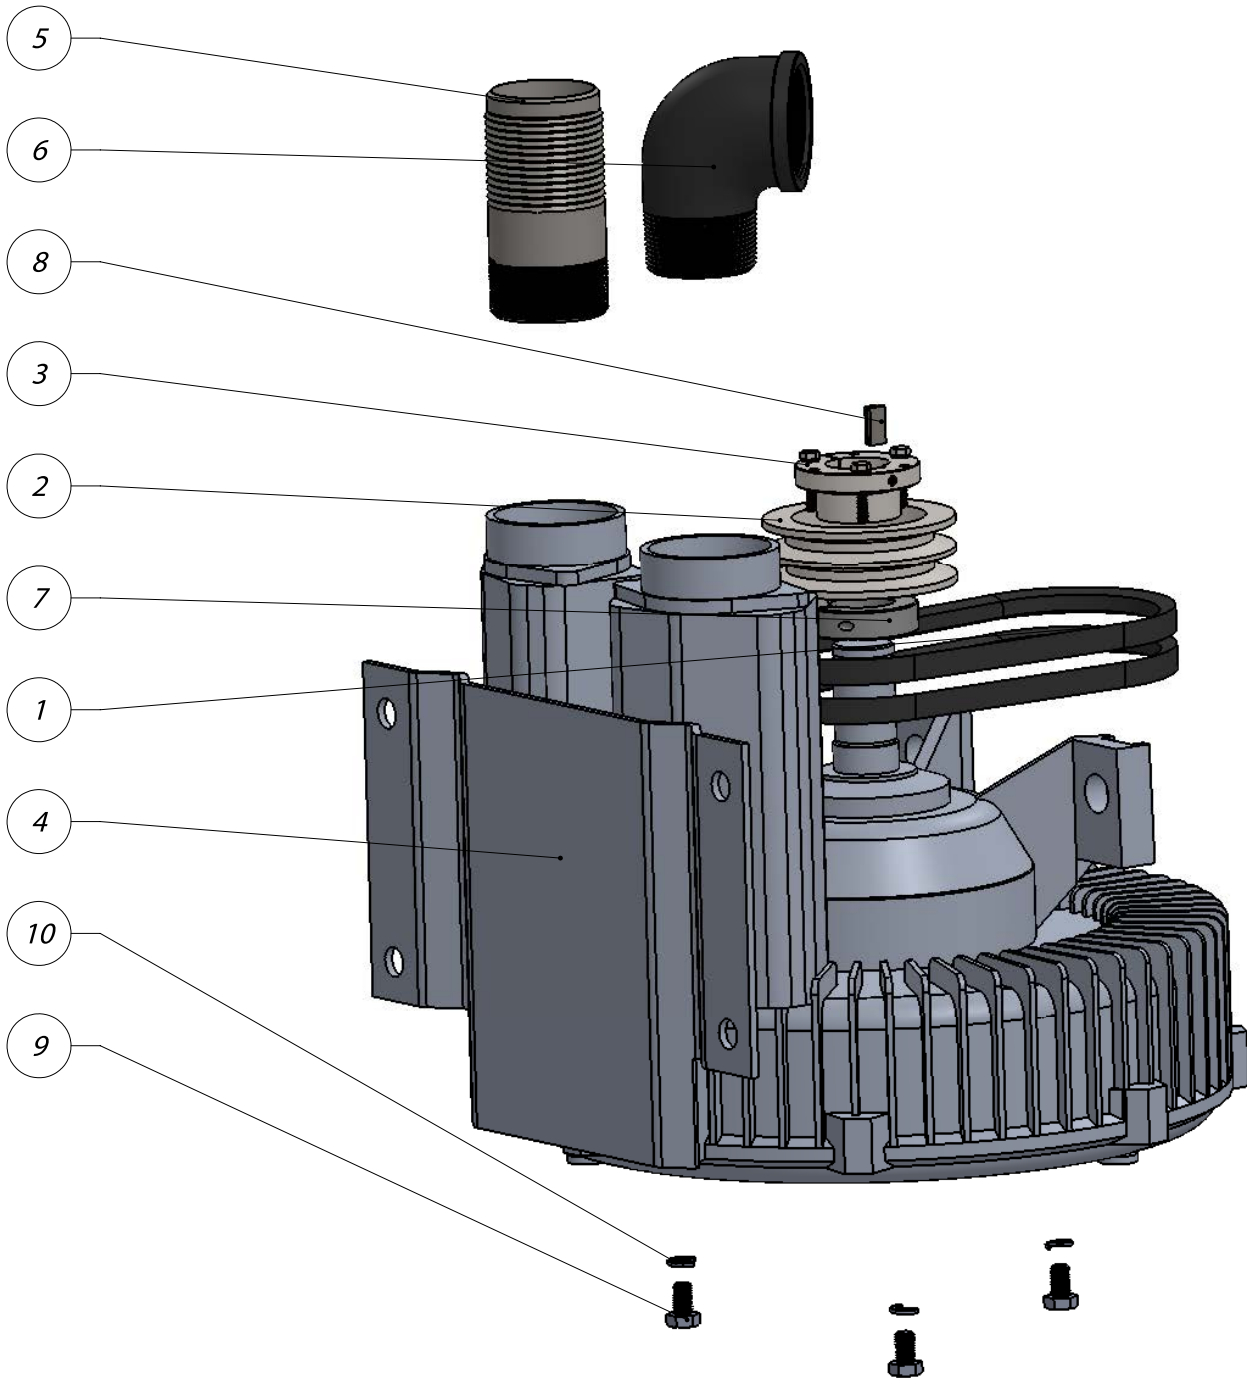

CAT 5 PROPANE BLOWER ASSEMBLY

CAT 5 PROPANE BLOWER ASSEMBLY

No.	Part Description	Qty.
1	C5P0203 - R1 - V-Belts	2
2	C5P0604 - R1 - 4.95 Dia. 2 Groove Pulley	1
3	C5P0605 - R1 - SDS Bushing 42mm for use on Blower	1
4	GPPT0573 - Blower with Shaft	1
5	V0100601 - 3.0 Barb Hose Fitting	1
6	V0100602 - 2.5 Street 90	1
7	C5P0606 - R1 - Shaft Clamp 42MM	1
8	C5P0210 - Key Way	1
9	APMF - HHSS - M12 X 20	3
10	APMF - LOCK WASHER - M12	3