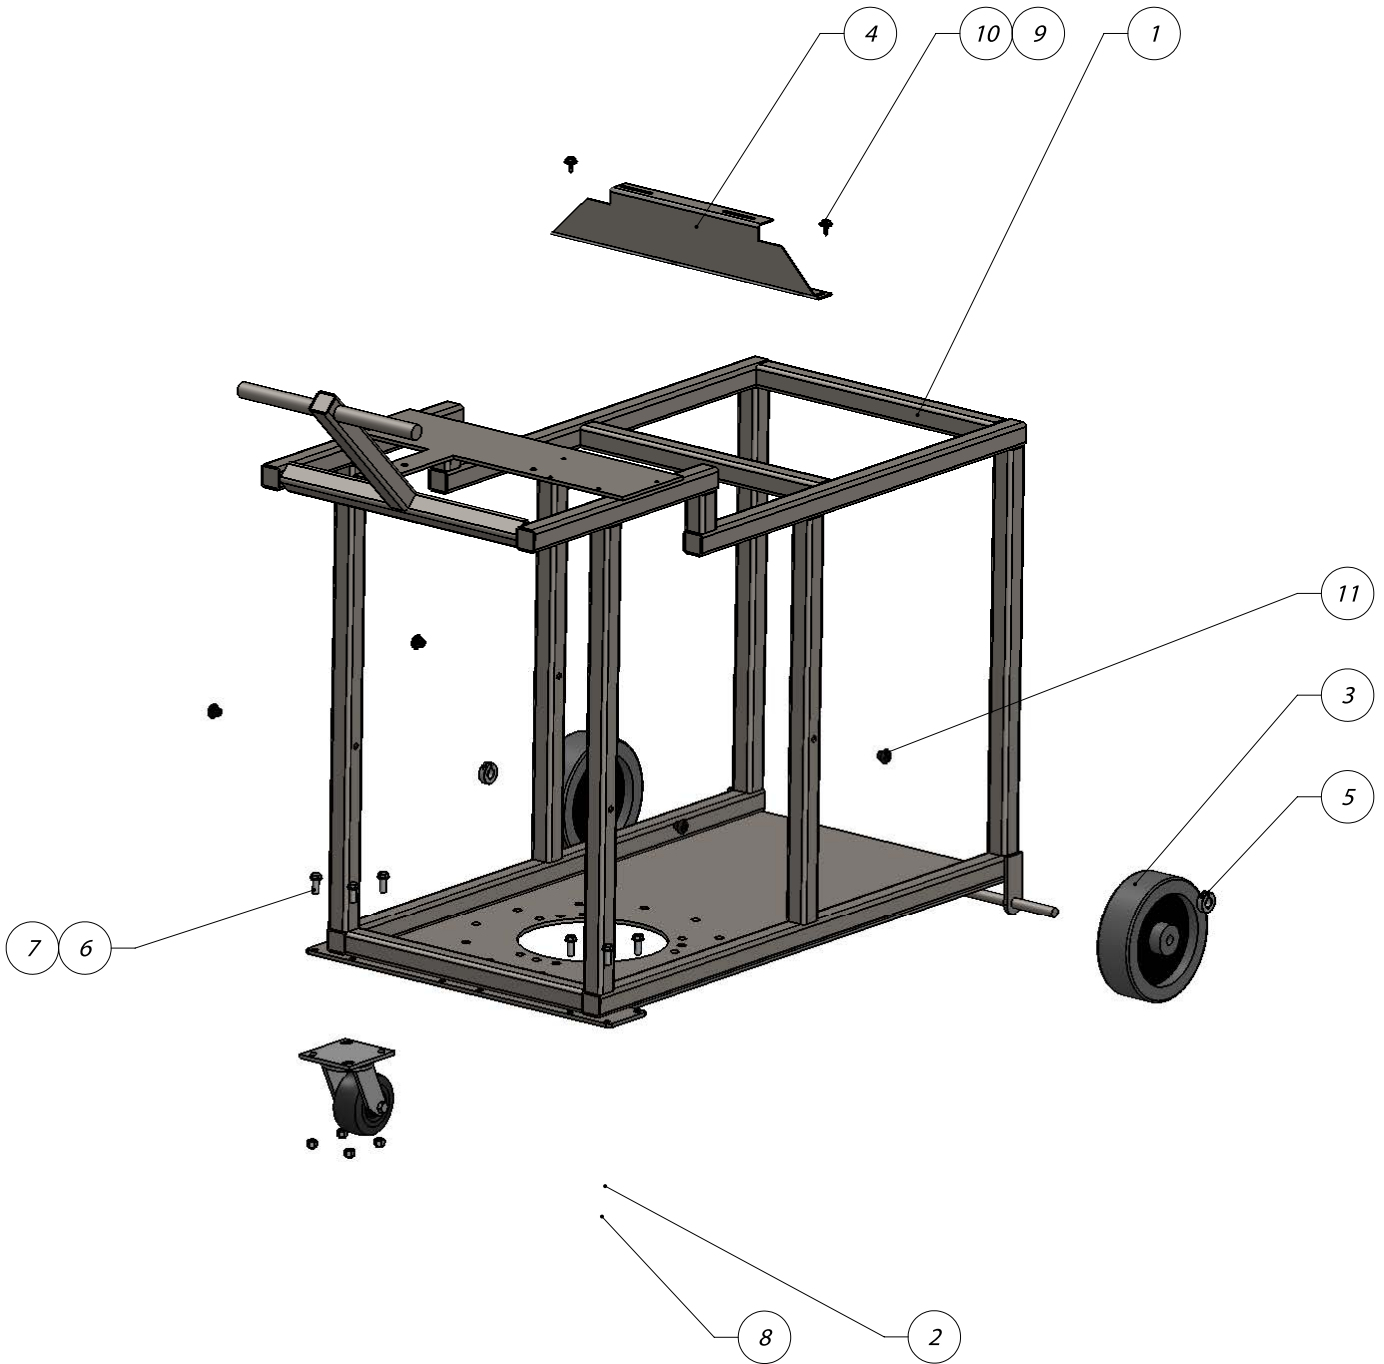

CAT 5 ELECTRIC FRAME ASSEMBLY

CAT 5 ELECTRIC FRAME ASSEMBLY

No.	Part Description	Qty.
1	APMF2262P - Q3 - VAC5 Propane Frame	1
2	APMF1265 - V0300408 - Swivel Caster	2
3	APMF1266 - R1 - Front Wheels 8in	2
4	APMF2260-16 - R2 - Vac5 HEPA Box Support Channel	1
5	6435K150 ONE-PIECE CLAMP-ON SHAFT COLLAR	2
6	APMF - HHSS - .375-16 x 1.00 lg1	8
7	APMF7416 - 90107A127 FLAT WASHER .375	9
8	APMF6520 - Lock Nut .375-16 - McMaster 97135A230	9
9	APMF0098 - Flat Washer - .375	2
10	92685A600	2
11	APMF - FRAME PLUG - heyco_c2058	4