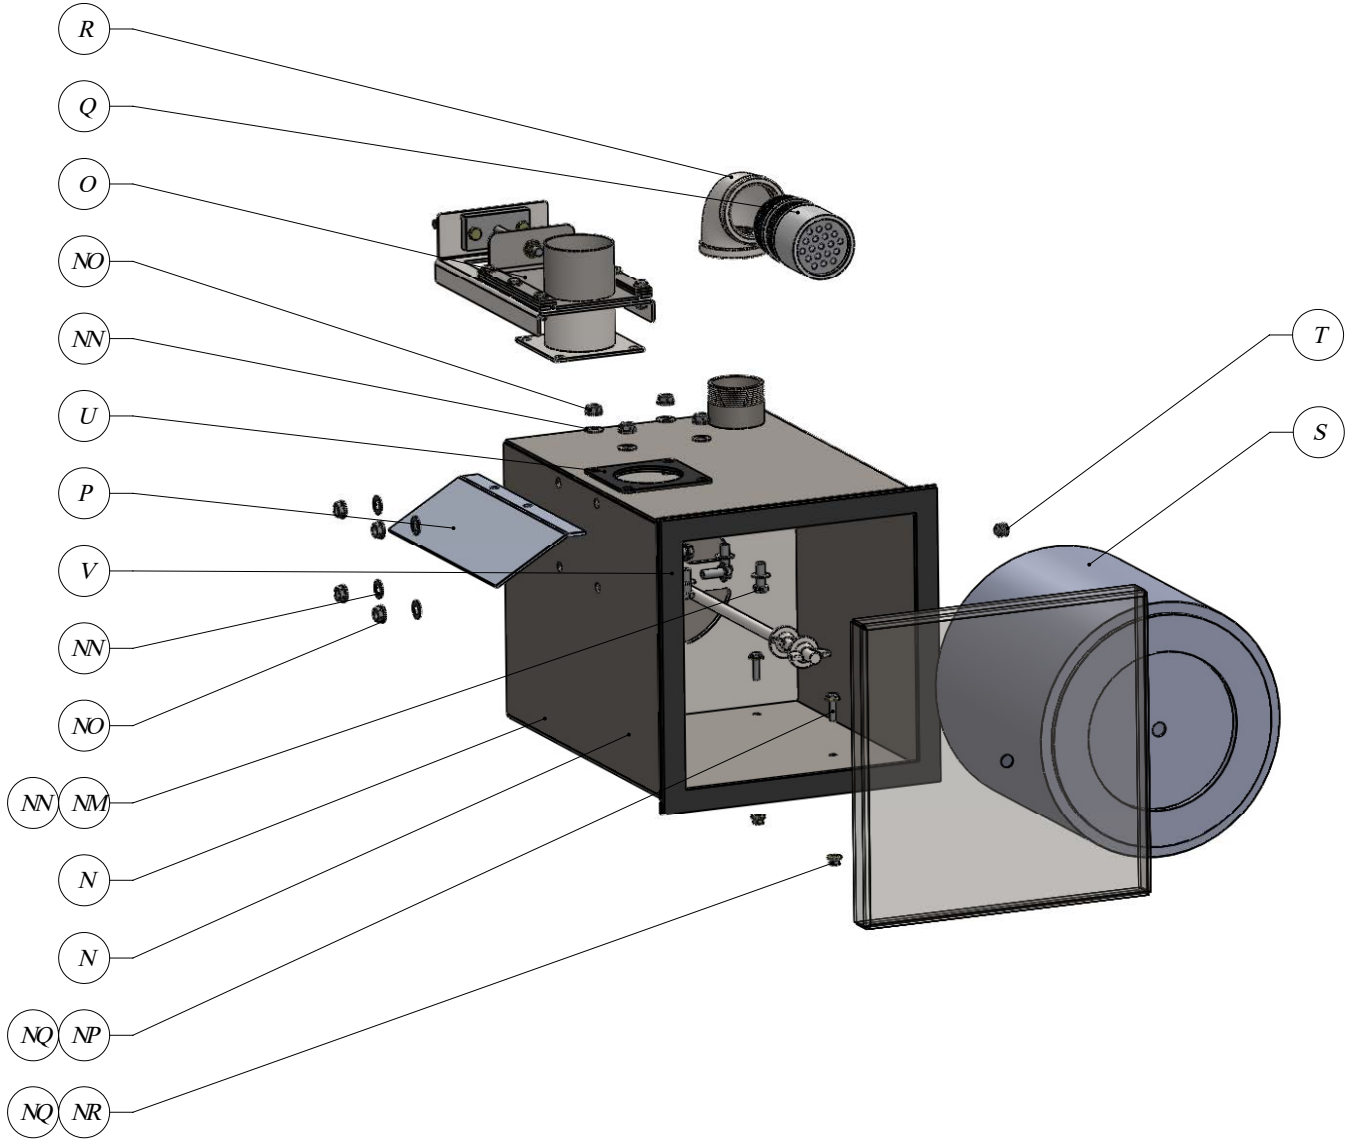

CAT 5 HEPA BOX ASSEMBLY

CAT 5 HEPA BOX ASSEMBLY

No.	Part Description	Qty.
1	APMF2260 - R2 - Vac5 Hepa Box	1
2	V0300319 - R1 - Slide Valve Assy	1
3	APMF2260-15 - R1 - Vac5 HEPA Box Baffle Plate	1
4	APMF2266 - R1 - Relief Valve	1
5	V0300321 - 2.0 Elbow	1
6	GPPT0048 - R1 - HEPA Filter	1
7	V0300322 Plug For HEPA Box	1
8	APMF4313 - R2 - CAT 5 SLIDE VALVE Seal	1
9	APMF8034 - R1 - Cat 5 HEPA BOX LID SEAL	1
10	APMF - HHSS - .375-16 x 1.00 lg1	8
11	NF APMF0098 - Flat Washer - .375	16
12	NF APMF0007 - Flange Nut - 375-16	8
13	APMF0049 - HHSS - .25-20 x 1.00 lg1	2
14	APMF0171 - Flat Washer - .25	4
15	APMF0319 - Nylock Flange Nut - .25-21	2