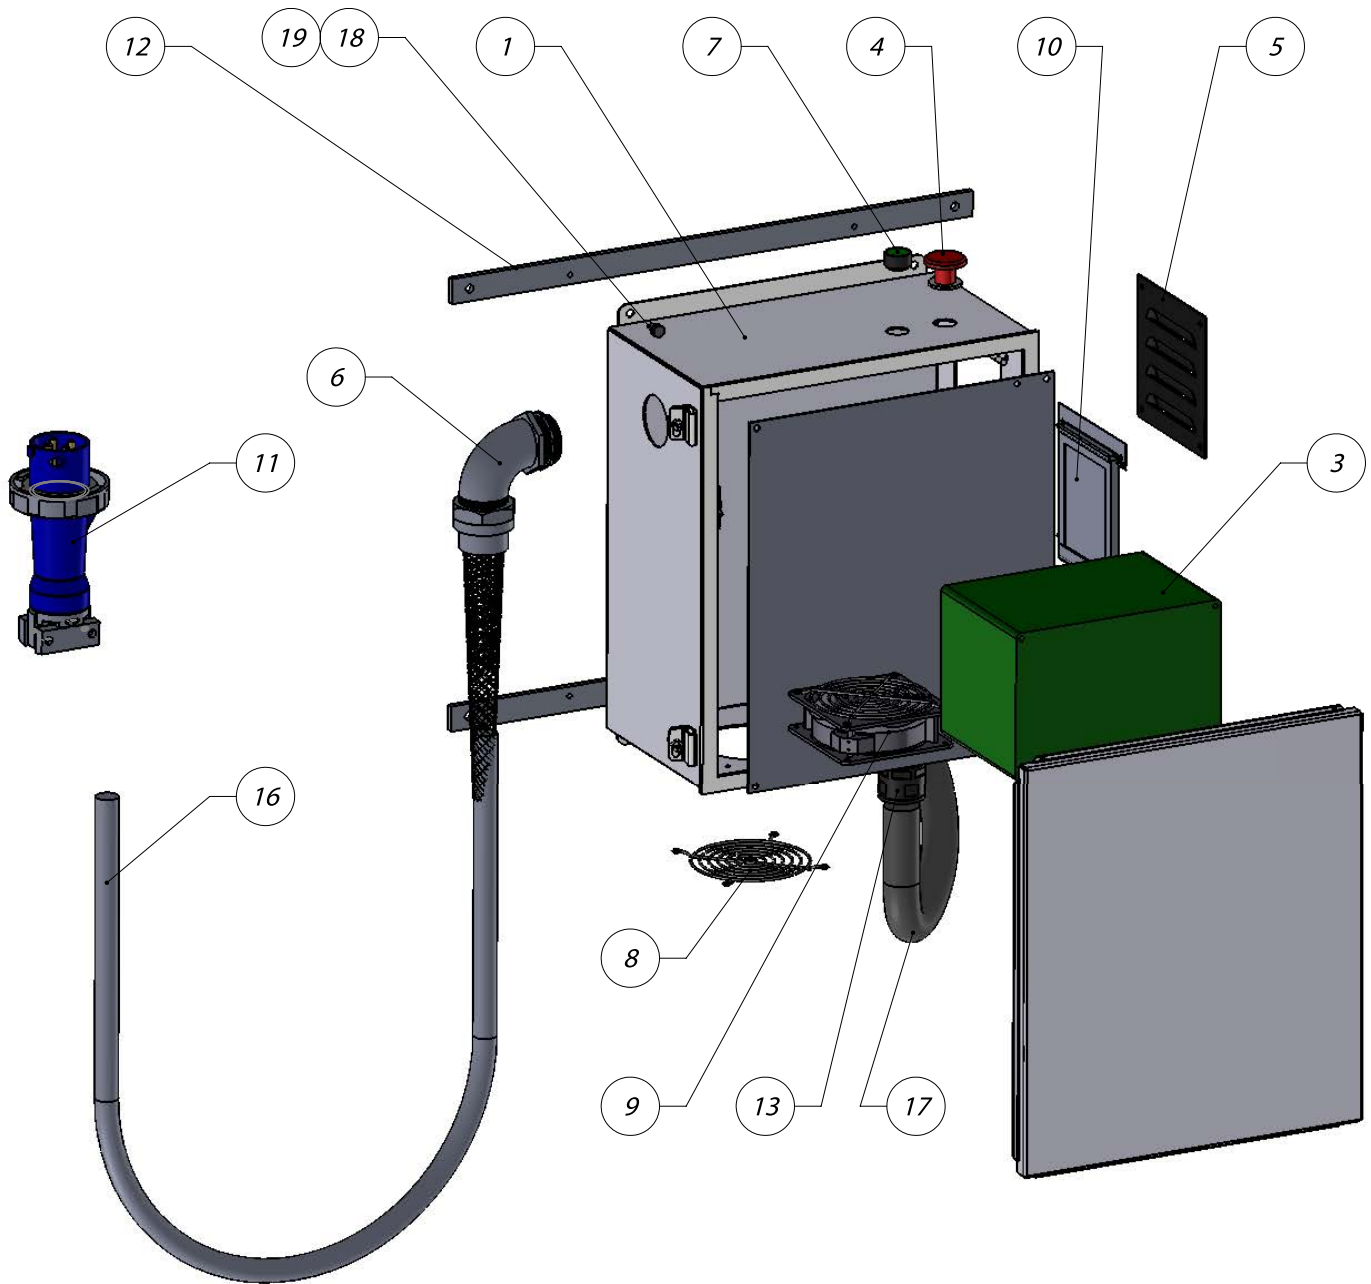

CAT 5 ELECTRIC PANEL ASSEMBLY

CAT 5 ELECTRIC PANEL ASSEMBLY

No.	Part Description	Qty.
1	C500531 - B161408CH BOX	1
2	C500532 - INNER PANEL	1
3	APMF4324 - Frequency Drive - FR-D720-238-NA - Mitsubishi	1
4	APMF4186 - Estop	1
5	APMF1237 - R1 - Louver Plate Kit	1
6	C500509 - 90 Degree Elbow Cord Grip	1
7	C500506 - GREEN START BUTTON E22PB3A	1
8	GPPT0367 - R1 - Finger Guard	1
9	APMF1236 - R1 - Compact Cooling Fan	1
10	APMF1238 - R1 - Filter Kit	1
11	APMF4366 - R1 - Hubbell HBL460P9W	1
12	C500503 - R1 - VAC5 PANEL MNT BAR	2
13	APMF - CONDUIT FITTING STRAIGHT 1 IN	1
14	APMF4372 - CIRCUIT BREAKER 40 AMP - FAZ-B20-3	1
15	APMF - DIN RAIL	1
16	C500512 - CAT 5 ELEC CABLE 6-4 SO	1
17	APMF - CAT 5 ELEC - MOTOR CONDUIT	1
18	NF APMF - HHSS - .25-20 x .5 lg	4
19	APMF2152 - Lock Washer - .25	4