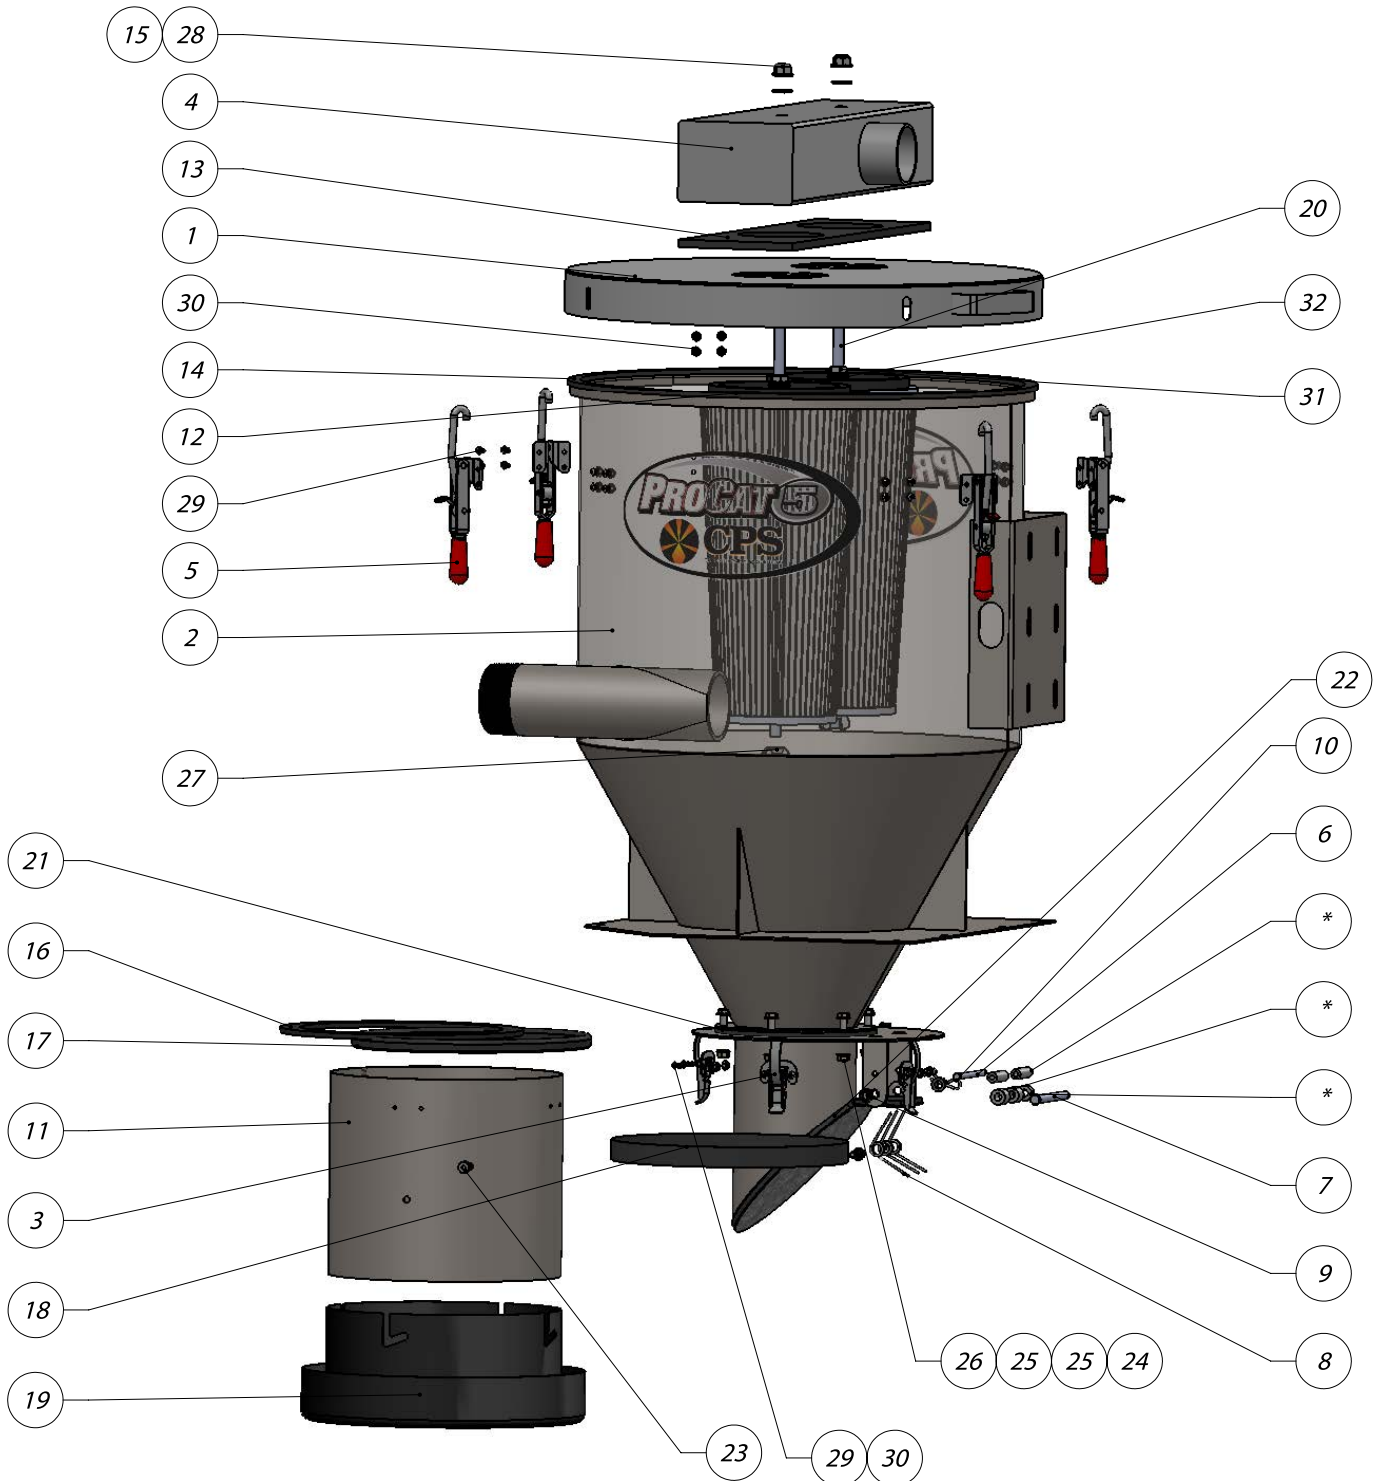

CAT 5 CHAMBER ASSEMBLY

CAT 5 CHAMBER ASSEMBLY

No.	Part Description	Qty.
1	APMF2264 - R1 - Vac5 Lid	1
2	APMF2259 - R3 - Drum Assembly	1
3	V0300701 - Latch - McMaster 1863A22	4
4	APMF2264-5 - R3 - Vac5 Air Box	1
5	V0300120 - R1 - Lid Latches	4
6	V0300707 - Flapper Valve Pivot Pin	1
7	V0300706 - Flapper Valve Spring Retaining Pin	1
8	V0300115 - Flapper Coil Spring Left	3
9	GFI_0607_06 IGUS BUSHING	2
10	V0300708 - Flapper Valve Cotter Pin	1
11	APMF2265-1 - R5 - Vac5 Longo Drum.	1
12	GPPT0101 - R1 - Pre Filter	2
13	APMF8031 - R1 - CAT 5 AIR BOX SEAL	1
14	APMF8035 - R1 - CAT 5 CHAMBER LID SEAL	1
15	APMF2260-13 - R1 - Rubber 1.0 O.D. x 0.5 I.D. x .25	2
16	APMF8036 - R1 - CAT 5 LONGO RING SEAL	1
17	V0300702 - Edge Trim	1
18	GPPT0344 - R1 - Longo Pac Strap	1
19	GPPT0122 - R3 - Bag Ring	1
20	V0300F06 - THREADED ROD MAIN FILTER	2
21	APMF8032 - R1 - CAT 5 CONE SEAL	1
22	APMF8033 - R1 - CAT 5 FLAPPER SEAL	1
23	APMF - R1 - ALLOY STEEL SHOULDER SCREW 5-16 - X .5 .25 shoulder	2
24	APMF - HHSS - .313-18 x 1.00 lg1	6
25	APMF0167 - Flat Washer - .3125	12
26	APMF0006 - R1 - Nylock Nut - .3125-18	6
27	APMF2260-12 - R1 - Wing Nut .5-13unc	2
28	APMF2260-11 - R1 - Nylock Nut .5-13unc	2
29	APMF - BHSS - 10-32 .50	24
30	APMF - NUT - 10-32 NYLOCK NUT	24
31	APMF0170 - R1 - .5-13 Jam Nut - ZP	2
32	APMF0143 - Flat Washer - .50	2