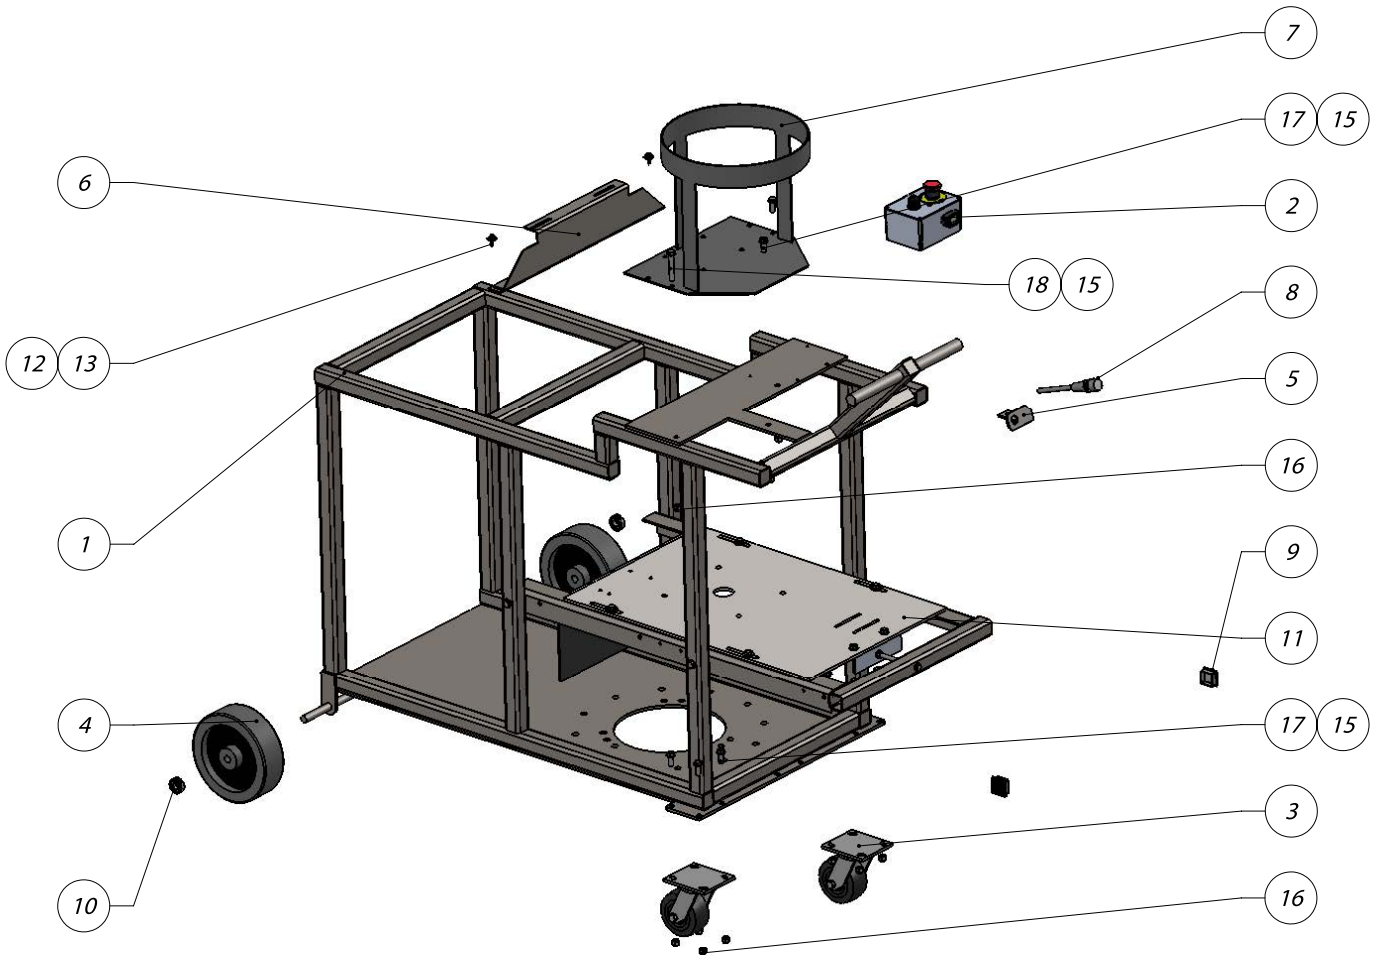

CAT 5 PROPANE FRAME ASSEMBLY

CAT 5 PROPANE FRAME ASSEMBLY

No.	Part Description	Qty.
1	APMF2262P - Q3 - VAC5 Propane Frame	1
2	APMF7250A - R1 -VAC5 CONTROL BOX ASSY	1
3	APMF1265 - V0300408 - Swivel Caster	2
4	APMF1266 - R1 - Front Wheels 8in	2
5	APMF2239 - R1 - Throttle Bracket	1
6	APMF2260-16 - R2 - Vac5 HEPA Box Support Channel	1
7	APMF1759 - Propane Bracket	1
8	APMF4373 - R1 - Throttle Cable	1
9	C5P0416 SQUARE PLUG McMASTER 9565K29	2
10	6435K150 ONE-PIECE CLAMP-ON SHAFT COLLAR	2
11	APMF4507 - R1 - VAC5 ENGINE MOUNT FRAME ASSY	1
12	APMF0098 - Flat Washer - .375	2
13	92685A600	2
14	APMF - HHSS - .375-16 x 2.25 lg	4
15	APMF7416 - 90107A127 FLAT WASHER .375	18
16	APMF6520 - Lock Nut .375-16 - McMaster 97135A230	15
17	APMF - HHSS - .375-16 x 1.00 lg1	10
18	APMF - HHSS - .375-16 x 2.50 lg	1