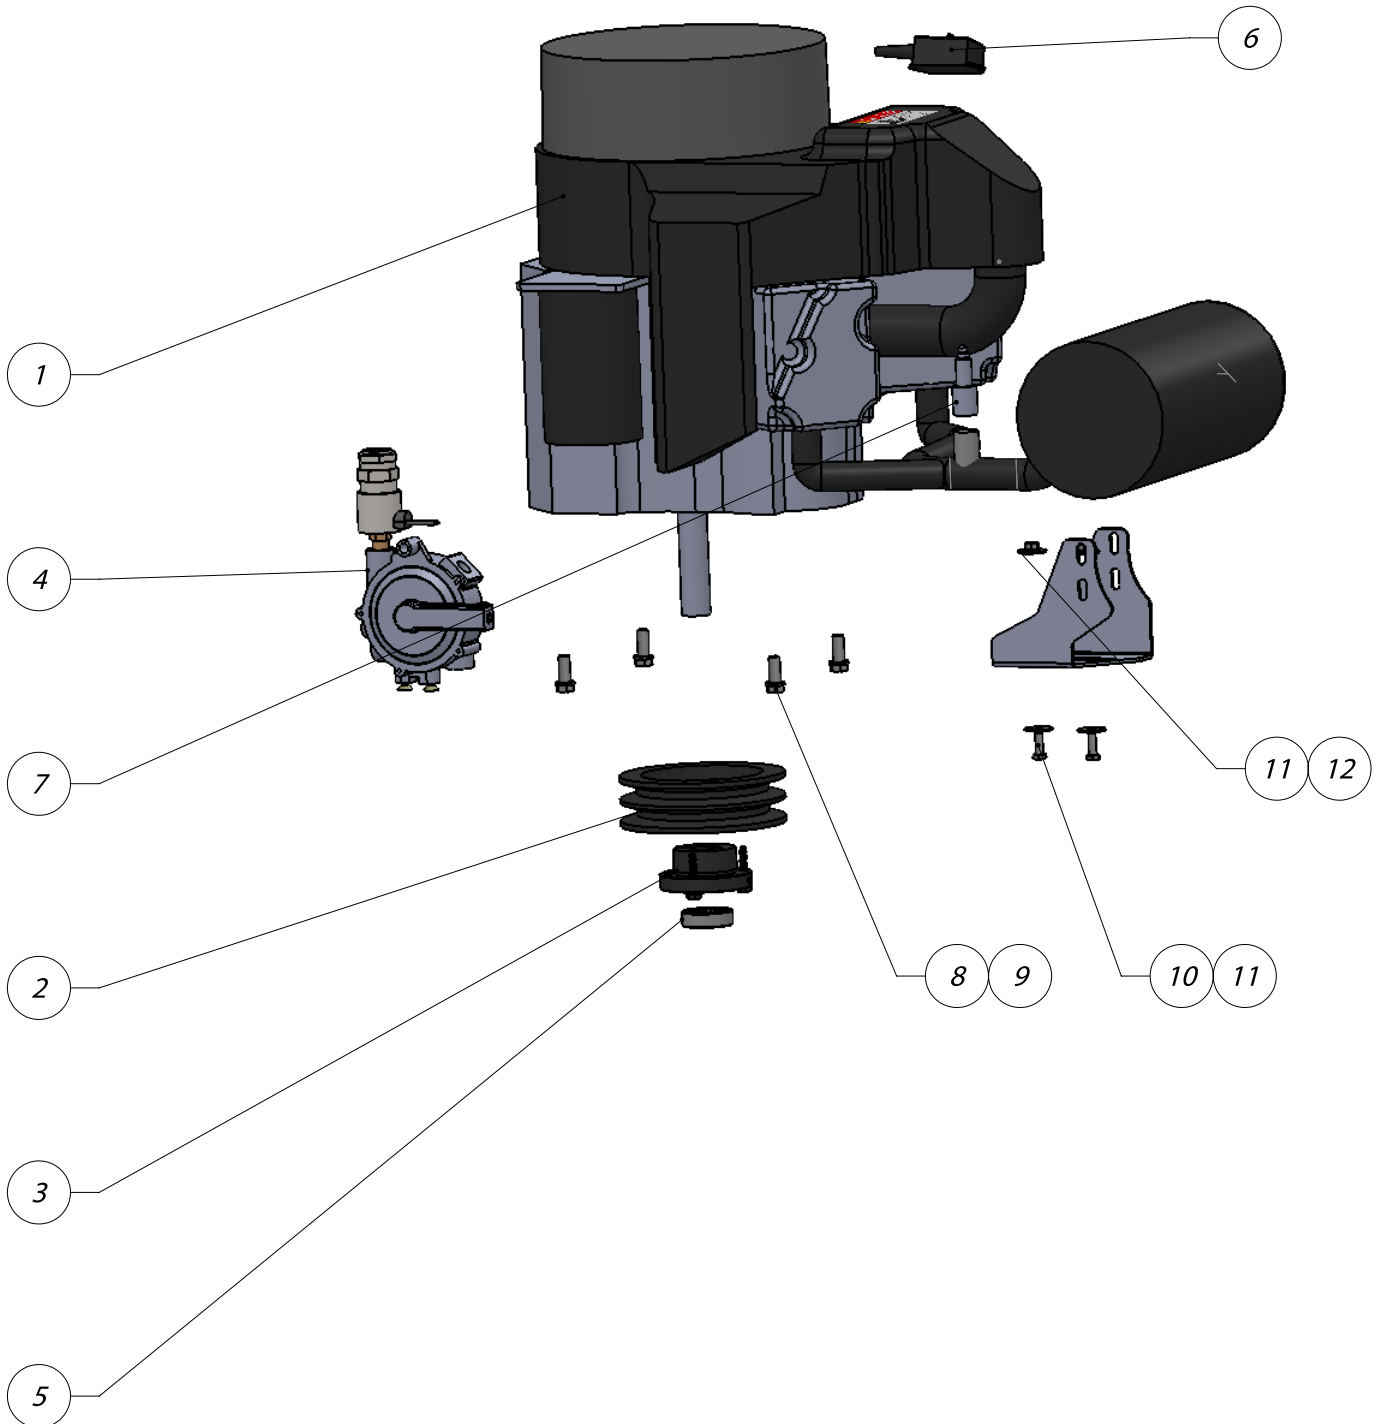

CAT 5 ELECTRIC FRAME ASSEMBLY

CAT 5 ELECTRIC FRAME ASSEMBLY

No.	Part Description	Qty.
1	APMF2262P - Q3 - VAC5 Propane Frame	1
2	APMF1265 - V0300408 - Swivel Caster	2
3	APMF1266 - R1 - Front Wheels 8in	2
4	APMF2260-16 - R2 - Vac5 HEPA Box Support Channel	1
5	6435K150 ONE-PIECE CLAMP-ON SHAFT COLLAR	2
6	APMF - HHSS - .375-16 x 1.00 lg1	8
7	APMF7416 - 90107A127 FLAT WASHER .375	9
8	APMF6520 - Lock Nut .375-16 - McMaster 97135A230	9
9	APMF0098 - Flat Washer - .375	2
10	92685A600	2
11	APMF - FRAME PLUG - heyco_c2058	4

CAT 5 ENGINE MOUNT ASSEMBLY

CAT 5 ENGINE MOUNT ASSEMBLY

No.	Part Description	Qty.
1	APMF2262-19 - R3 - Motor Mount Bracket	1
2	C5P0410 - R5 - VAC5 Propane Motor Mount Plate	1
3	C5P0417 - ENGINE PLATE ADJUST ANGLE	1
4	C5P0412 - FRONT GUARD ANGLE	1
5	C5P0414 - Rear Guard ABS material 7x18	1
6	APMF - HHSS - .375-16 x 1.00 lg1	6
7	APMF0098 - Flat Washer - .375	2
8	NF APMF0007 - Flange Nut - 375-16	2
9	APMF - HHSS - .313-18 x 5 lg1	1
10	APMF0167 - Flat Washer - .3126	4
11	APMF4424 - Nut - .3125-18	2
12	APMF0006 - R1 - Nylock Nut - .3125-18	1
13	APMF6520 - Lock Nut .375-16 - McMaster 97135A230	4
14	.375 Washer	4

CAT 5 PROPANE ENGINE ASSEMBLY

CAT 5 PROPANE ENGINE ASSEMBLY

No.	Part Description	Qty.
1	C5P0200 - R1 - CAT 5 Engine	1
2	C5P0201 - 5.75 OD 2 Groove Pulley	1
3	C5P0202 - SDS Bushing	1
4	PROPANE REGULATOR	1
5	C5P0204 - Shaft Clamp 1.0 Bore	1
6	C5P0609 - EMISSION BOX	1
7	MTPT0155 - O2 SENSOR	1
8	APMF - HHSS - .375-16 x 1.00 lg1	4
9	NF APMF - Lock Washer - .375	4
10	APMF - HHSS - .25-20 x .75 lg1	2
11	APMF1152 - Flat Washer - .25	4
12	APMF0319 - Nylock Flange Nut - .25-21	2