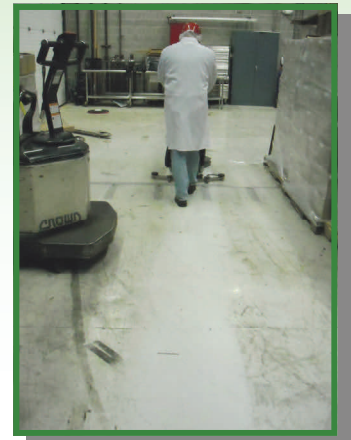

BULLDOG WD20/BD20 SPECIFICATIONS

Productivity	
Maximum Coverage	23,800 sq ft/hour
Estimated Actual Coverage	16,065 sq ft/hour
Brush System	
Cleaning Path	20 inches
Brush Motor Horsepower	.75 hp
Brush Motor Speed	600 rpm
Solution System	
Tank Construction	Rotational Molded Poly
Capacity	12 Gallons
Recovery System	
Tank Construction	Rotational Molded Poly
Tank Access	Full Top Access
Capacity	13 Gallons
Vacuum Motor	.60 hp
Squeegee Type	Stainless Steel Parabolic
Drive System	
Transport Speed	3 mph
Working Speed	2.3 mph

The Bulldog Niche:

Bulldog management has been providing cleaning equipment for America's toughest applications for decades. We have been frustrated in recent years by the lack of heavy duty equipment for smaller applications. Most compact auto scrubbers available today were not designed for heavy daily use. Our goals for the Bulldog were simple. It must be:

- Able to withstand daily use in tough environments
- Easy to use and clean up
- Reliable
- Affordable
- Simple to repair

Take a closer look at the Bulldog line. The American-Made quality is easy to see.

Watch our demo videos at:

www.bulldogscrubbers.com